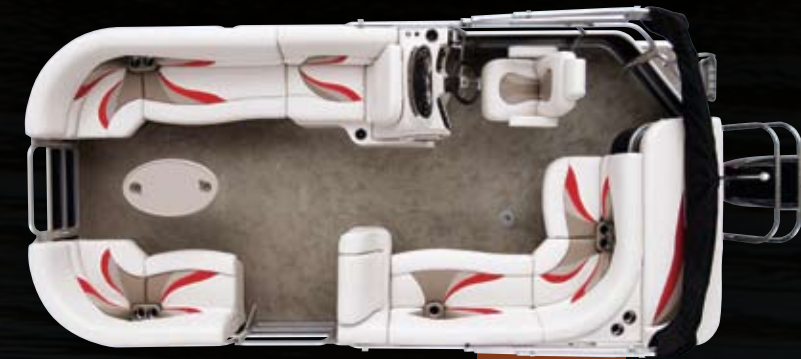

8520 RE

SIGNATURE SPORT

SIGNATURE SPORT
SPECIFICATIONS

	LENGTH	BEAM	TUBE DIAMETER	TUBE GAUGE	DRY WEIGHT LBS.	MAXIMUM PERSONS	MAXIMUM CAP. LBS.	MAXIMUM H.P.	OPTIONAL TRI TOON H.P.	FUEL CAPACITY GAL.	BIMINI TOP SIZE
8522 RE	22'3"	102"	27"	.080"	2,100	14	2,200	150	200	35	8'6"
8520 RE	20'3"	102"	27"	.080"	1,900	12	2,000	115	150	35	8'6"