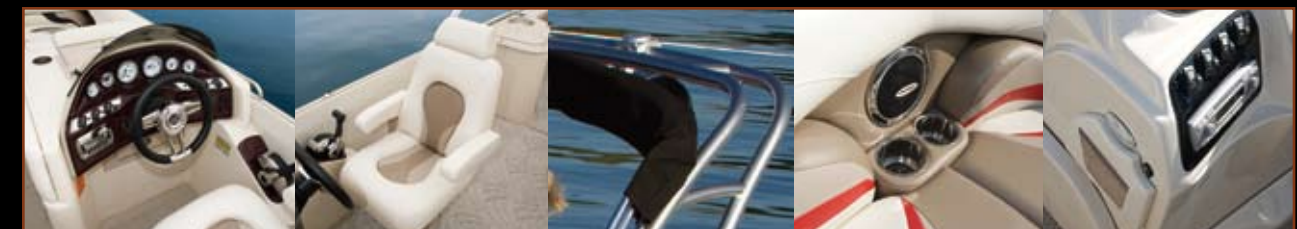

THEIRS Pushes through water resistance

OURS Lifts and planes across the water

CONSTRUCTION

RPT tubes are available on both standard and 3-tube (tritoon) models.

- A** EXCLUSIVE CROSS CHANNEL CONSTRUCTION features heavy-duty hat channels double through-bolted to the deck risers
- B** DECK AND FLOOR features 3/4" 7-ply pressure-treated plywood through-bolted and screwed to the hat channels. Lifetime limited warranty
- C** SPACERS between the fence bottom and the deck allow water to drain easily and cut drying time in half
- D** FENCING is foam-backed to prevent rattling and reinforced for added strength
- E** GATE construction offers the safety of pinch-proof protectors and Posi-Lock® latches
- F** STAINLESS STEEL SAFETY RAILS are used exclusively for increased strength and reliability. Powder coated railings provide a clean look and feel.

CROSS CHANNEL CONSTRUCTION

There's no substitute for a strong foundation. And that's exactly what you get with our 8' (or 8.5')x6" x 1/8" aluminum hat channels, with heavy-duty 1/4" rear hat channels providing extra support for the motor. Our channels are double through-bolted onto deck risers every 24" for exceptional support and structural integrity. This unique design actually doubles the amount of z-channels found in other pontoons.