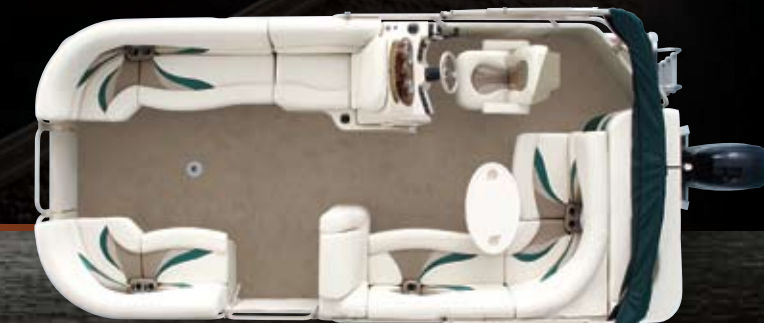

SIGNATURE 8522 RE

8524 RE

8522 RE

8522 F-N-C

8520 RE

SIGNATURE

OPTIONAL LX PACKAGE AVAILABLE:

- New 20 oz. carpet
- High-back reclining helm chair
- RPT tube
- Chrome bow rails
- Chrome docking light module
- Ski tow
- Aluminum skinned bottom