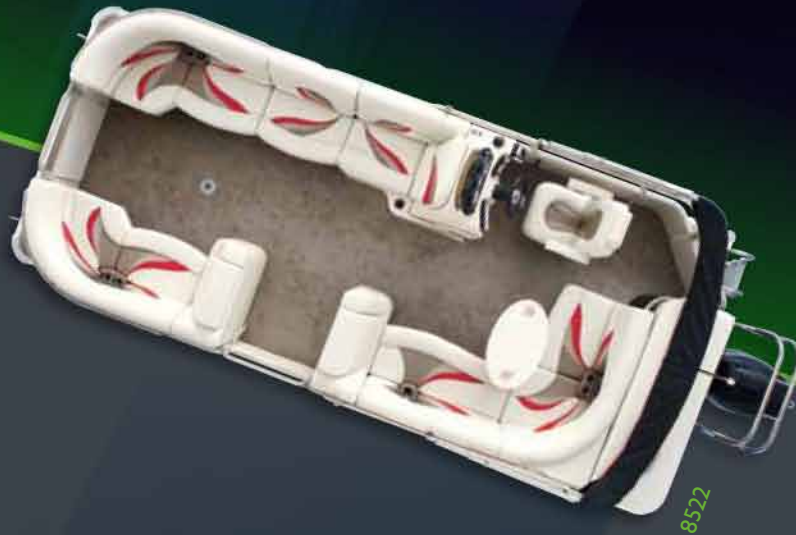

THEIRS Pushes through water resistance

OURS Lifts and planes across the water

CROSS CHANNEL CONSTRUCTION.

There's no substitute for a strong foundation. And that's exactly what you get with our 8' (or 8.5') x 6" x 1/8" aluminum hat channels, with heavy-duty 1/4" rear hat channels providing extra support for the motor. Our channels are double through-bolted onto deck risers every 24" for exceptional support and structural integrity. This unique design actually doubles the amount of z-channels found in other pontoons.

Driver's Console

Storage

Compatible Cover

Color Options: ■ Blue ■ Champagne ■ Burgundy ■ Black

SIGNATURE SPORT 8522

Signature Sport

Welcome to the next generation of pontoons — the Signature Sport. Step aboard, and it's all about performance — with standard RPT tubes, a skinned bottom, a premium sound system and extreme graphics. In addition to the impressive standard features, there's a huge list of options to let you customize the fun.