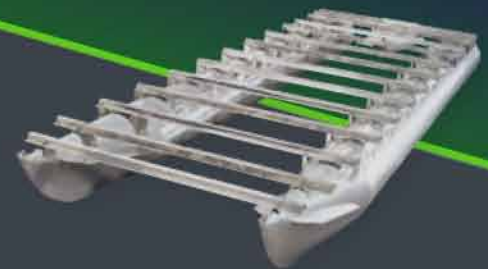

F STAINLESS STEEL SAFETY RAILS

are used exclusively for increased strength and reliability. Anodized railings provide a clean look and feel.

"Simply Amazing Performance"

"For increased performance, hole shots, and quicker time to plane, the RPT pontoon gives amazing performance to Sylvan pontoons."

— Executive Editor, *Pontoon & Deck Boat Magazine*, Brady L. Kay

THE SCIENCE OF BETTER PERFORMANCE.

The RPT planing hull lifts the tube on top of its own bow wave. The tube displaces less water, which creates less resistance and drag and produces greater speed with less horsepower than a traditional tube shape.

Above the water line, RPT tubes are shaped like traditional tubes to accommodate the strength of the industry-leading Sylvan deck structure.

22 ft. Sylvan Signature models (equipped with RPT) have achieved speeds in excess of 33 MPH with 115 HP engines and 42 MPH when powered by 150 HP engines.

THEIRS Pushes through water resistance

OURS Lifts and planes across the water

CROSS CHANNEL CONSTRUCTION.

There's no substitute for a strong foundation. And that's exactly what you get with our 8' (or 8.5') x 6" x 1/8" aluminum hat channels, with heavy-duty 1/4" rear hat channels providing extra support for the motor. Our channels are double through-bolted onto deck risers every 24" for exceptional support and structural integrity. This unique design actually doubles the amount of z-channels found in other pontoons.