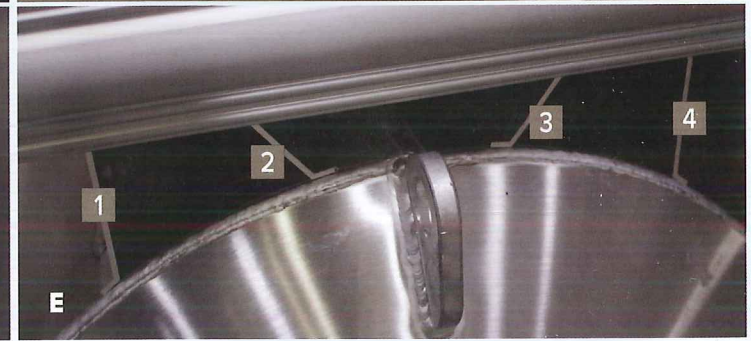

BACKED BY PEACE OF MIND.

- Limited lifetime warranty on deck, tubes, transom and structure
- 6-year warranty on all components, carpet, upholstery and electronics
- All parts and labor
- Transferable to second owner

A CONSTRUCTED FOR ENDURANCE

$\frac{3}{4}$ ", 7-ply pressure treated plywood through-bolted and screwed to the hat channels to create the strongest seams in the industry.

B HAT-CHANNEL CONSTRUCTION

How does Sylvan build the widest base in the industry without adding

C FENCE AND RAILING

We back our fence and railing with foam to prevent rattling, but only after fully welding and anodizing every joint. Once a weld is anodized, it is never painted. Every foot of fence and railing is backed by a 6-year warranty.