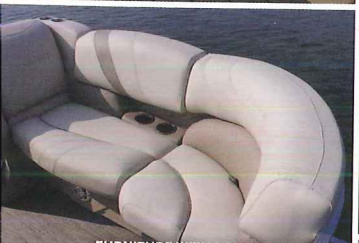

FULL FIBERGLASS CONSOLE