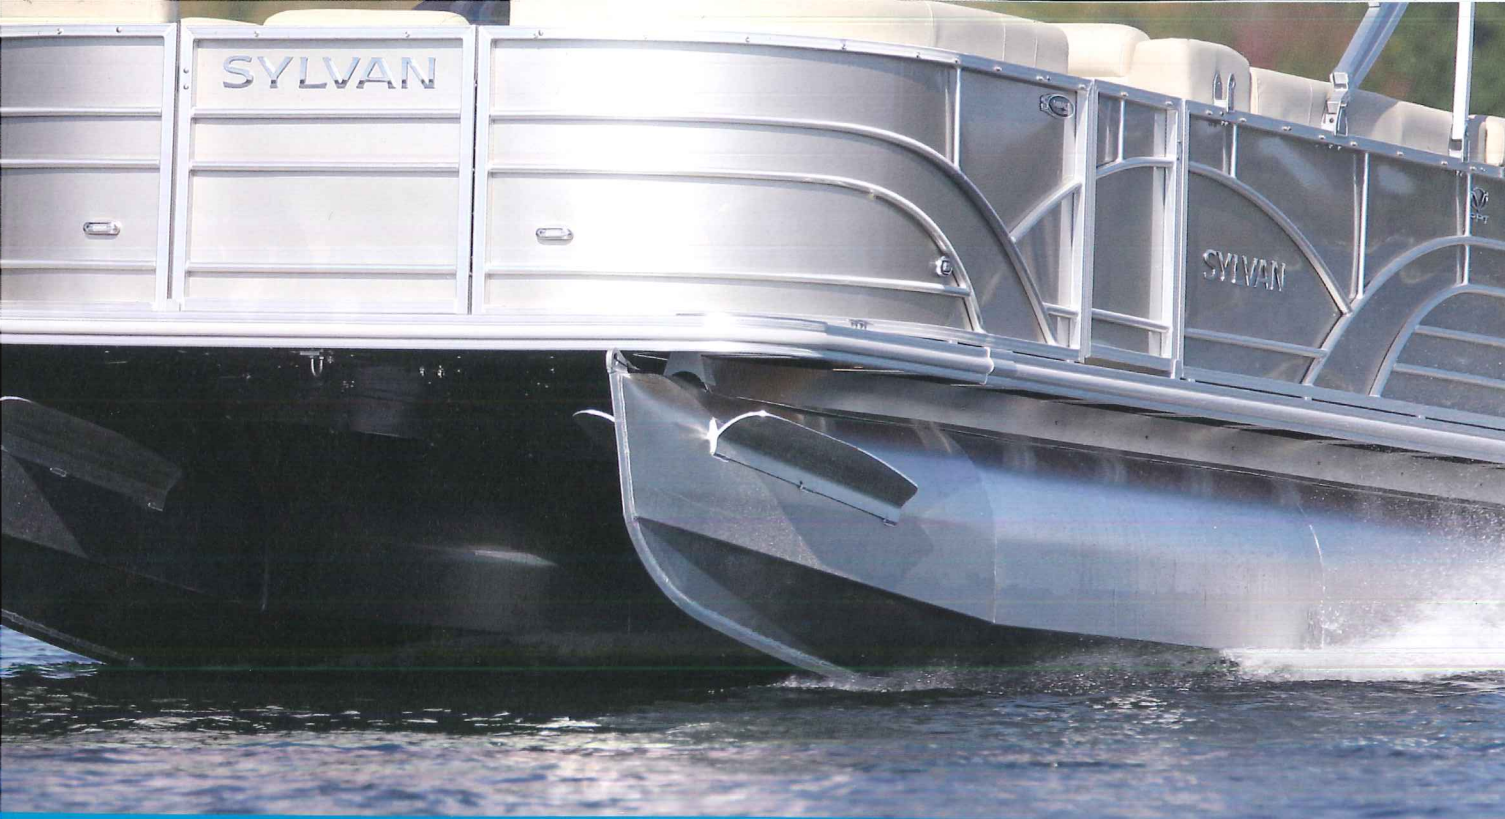

perform.

Whether you're a fan of triple-tube power and versatility, or twin-tube performance and value, Sylvan lets you choose the boat built specifically for the way you spend your day on the water.

TWIN-TUBE

The best twin-tube pontoon on the water? You're looking at it. Thanks to Sylvan's Revolutionary Planing Technology (RPT), our twin-tube pontoons deliver faster top speeds, more fuel efficiency and better performance than any other twin-tube on the water. The secret is in the revolutionary V-shape of the RPT tube. The dynamic shape allows the pontoon to lift and plane across the water like a sport boat – and that's without increased horsepower or the additional weight of a third tube. Best of all, RPT twin-tubes are designed to perform flawlessly at any length. No matter which model you choose, RPT tubes

RPT NOSE CONE CONSTRUCTION

- 1 NOSE CONE STRUT
- 2 4PT FUSION ON RISER BRACKETS

Game-changing Sylvan performance rides on RPT Revolutionary Planing Technology tubes. The "V" shape allows the pontoon to lift and plane across the water with sportboat-style speed and handling. In fact, you get increased top speed per horsepower and dramatically improved fuel efficiency — which is perfect for great days of tow sports and cruising.

OURS Lifts and planes across the water