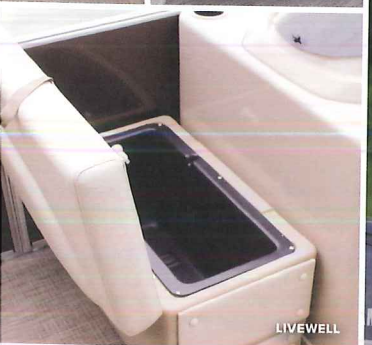

CONSOLE

FURNITURE

TABLE WITH CUP HOLDERS

BUCKET HELM CHAIR

LIVWELL

LOCKABLE ROD STORAGE

**8520 MIRAGE FISH 4PT**  
BLUE PANEL

Shown with optional full Vinyl Flooring and 4PT Premium Fish Package which includes Bucket Helm Bow Seats with Retractable Arm rests, and Bow Port Livewell.