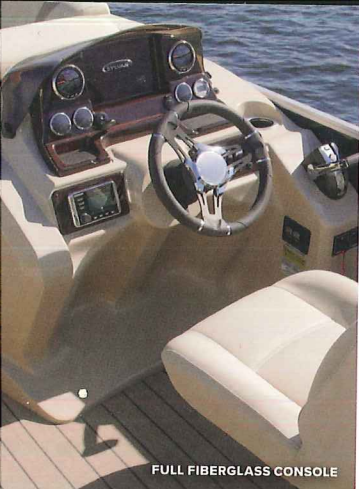

# MIRAGE

*One for the money.*

**RANGE OF FLOORPLAN OPTIONS // OVERALL VALUE // HIGHLY CUSTOMIZABLE**

The Mirage series is a budget-friendly lineup of versatile pontoons featuring Sylvan craftsmanship and thoughtful design. That doesn't mean we cut corners. Customize your boat with your own style with a wide range of flooring and panel color options or upgrade your experience with one of our optional performance packages. Whether you're looking for the amenities of the extended deck, upgraded furniture and console of the LE or LES, or the style of the standard Mirage, every model is backed by the industry-leading Lifetime +6 Warranty. Boat more, budget less with the Sylvan Mirage series.