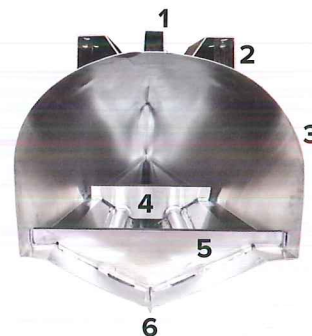

RPT NOSE CONE CONSTRUCTION