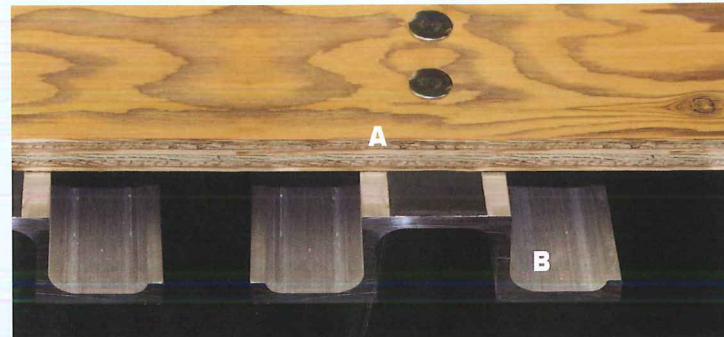

BACKED BY PEACE OF MIND.

- Limited lifetime warranty on deck, tubes, transom and structure
- 6-year warranty on all components, carpet, upholstery and electronics
- All parts and labor
- Transferable to second owner

A CONSTRUCTED FOR ENDURANCE

$\frac{3}{4}$ ", 7-ply pressure treated plywood through-bolted and screwed to the hat channels to create the strongest seams in the industry.

B HAT-CHANNEL CONSTRUCTION

How does Sylvan build the widest base in the industry without adding

C FENCE AND RAILING

We back our fence and railing with foam to prevent rattling, but only after fully welding and anodizing every joint. Once a weld is anodized, it is never painted. Every foot of fence and railing is backed by a 6-year warranty.