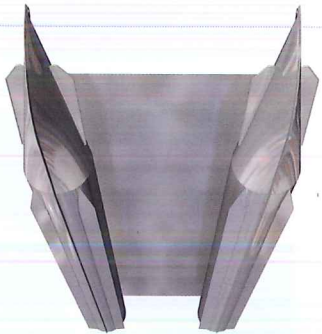

STANDARD + PERFORMANCE SHIELD + LIFTING STRAKES

Great for all-around boating, improved water flow with .060" aluminum performance shield and high horsepower lifting performance.

Watersports	★ ★ ☆
Lift	★ ★ ☆
Handling	★ ★ ☆
Fuel Economy	★ ★ ☆
Tube Diameter	Two 23" or 25" Round Tubes
Tube Gauge	.080"