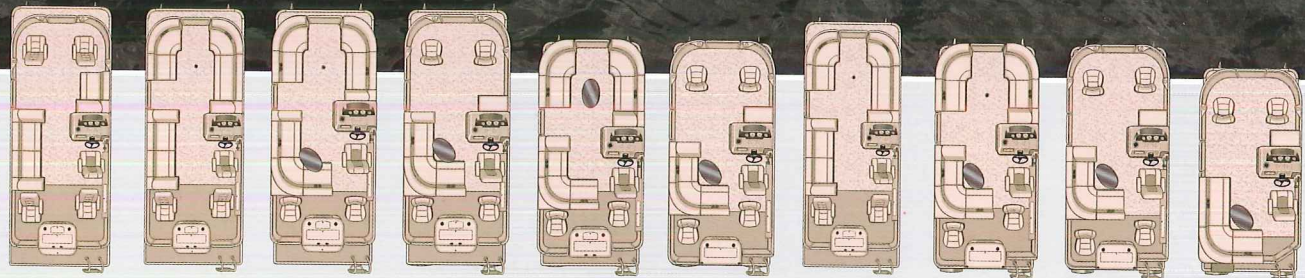

8522 MIRAGE CRUISE N FISH
RED PANEL

Shown with Sea Weave Flooring and Underdeck Ski Tow.

	8522 PARTY FISH 4PT	8522 PARTY FISH	8522 CRUISE N FISH	8522 FISH 4PT	8520 CRUISE N FISH	8520 FISH 4PT	822 PARTY FISH	820 CRUISE N FISH	820 FISH 4PT	818 FISH
OVERALL LENGTH	23' 10"	23' 10"	23' 10"	23' 10"	20' 10"	20' 10"	22' 10"	20' 10"	20' 10"	18' 10"
BEAM	102"	102"	102"	102"	102"	102"	96"	96"	96"	96"
TUBE DIAMETER	25"	25"	25"	25"	25"	25"	23"	23"	23"	23"