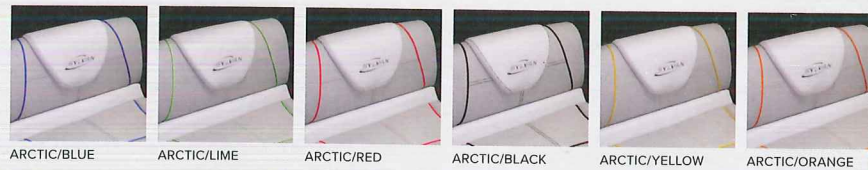

FURNITURE TRIM COLOR OPTIONS