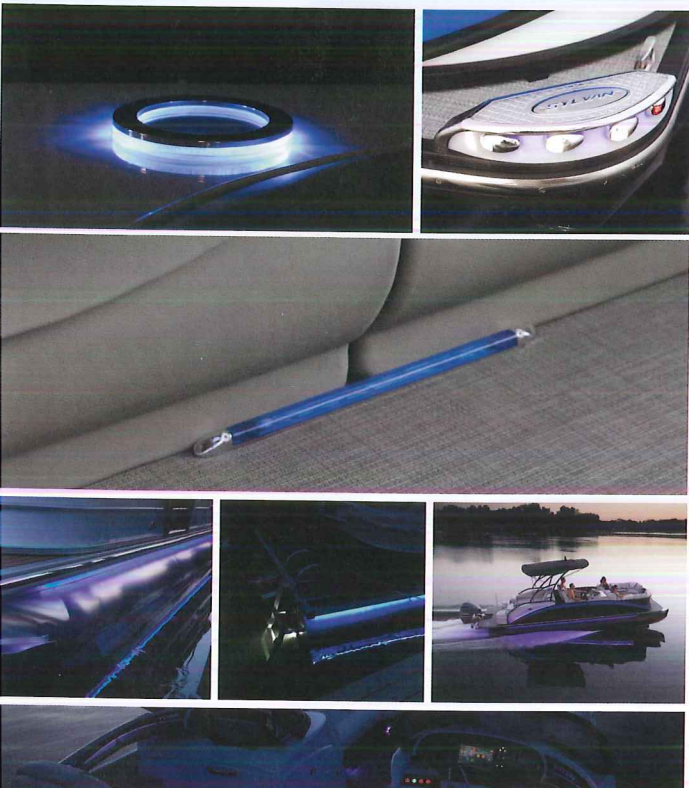

tech.

Sylvan boats are loaded from bow to stern with today's most popular tech features. Advanced helm displays, dynamic entertainment packages and contemporary lighting all work together to let you get away from it all without being disconnected from it all.

ILLUMINATION

Whether it's a little mood lighting or extra safety, Sylvan's advanced RGB color changing LED lighting options add even more to your boating experience. Babbito underdeck and underwater lighting, interior courtesy lights, lighted cup holders – Sylvan pontoons are ready to light the way to fun.