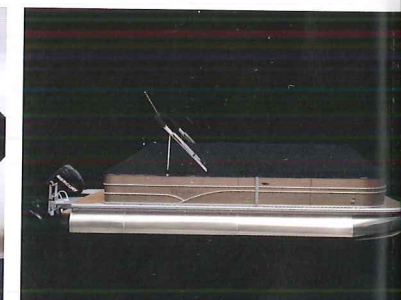

**SILA-SHIELD PROTECTIVE COAT**  
Protect your tubes from the water, dirt and grime with Sila-Shield protective coating.

**FULL CAMPER ENCLOSURE**

**HALF CAMPER ENCLOSURE**

**DOUBLE BIMINI**

**10' TOP**

**KICKER KMC10 MEDIA CENTER WITH 6" SPEAKERS**  
 Enjoy Bluetooth® audio and easily connect all your devices using this cutting-edge media center.