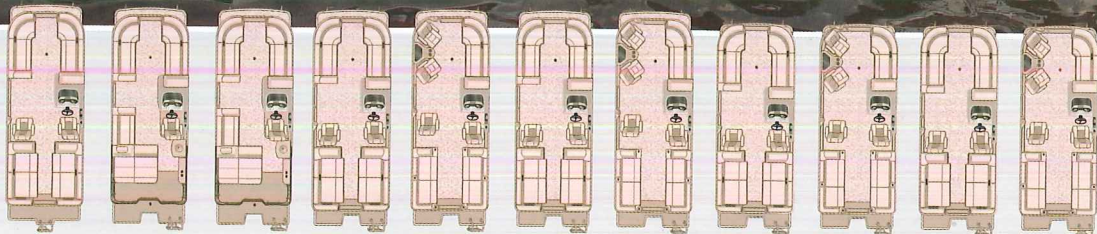

S5 FLEX · EXTREME
CHAMPAGNE PANEL WITH BLACK ACCENT STRIPE
Shown with optional Black Painted Wake Tower.