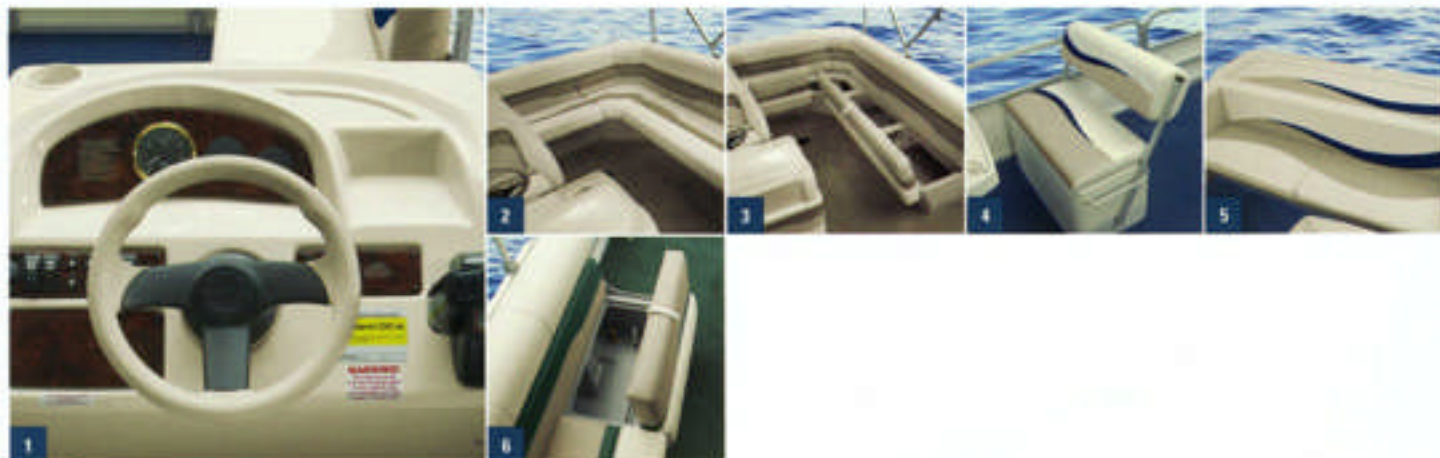

Color

Blue, Sage, Magenta, Champagne

820 FREEDOM CRUISE, FISH

Standards

22" Diameter Tubes w/Lifetime Warranty
3/4" Plywood Deck w/Lifetime Warranty
All Aluminum Transom w/Lifetime Warranty
5 - Year Carpet Warranty
1-1/4" Anodized Railing
Custom Molded Console w/Cooler Storage
Tachometer w/Gold Bezel
Horn
12 Volt Receptacle
(3) 30" Gates
Pool-Lock® Gate Latches
Rotocast Furniture Bases
Helm Chair w/Glider
2 - Front Couches (CR)
Rear Couch
Flip Back Seat w/Storage (CR)
Flip Back Seat w/Livewell (F)
2 - Front Bass Seats (F)
Sundeck
Table w/Cup Holders
8" Bimini Top
Navigation Lights

Options

Playpen Cover
Full Fiberglass Console
Fiberglass Console Base
Burl Accented Steering Wheel
Movable Cup Holders
36 qt. Cooler
4 - Deck Cleats
24 Gallon Fuel Tank w/Gauge
Boarding Ladder
Ski Tow
Tilt & Trim Gauge
Depth Gauge
AM/FM Stereo Cassette
CD Player
JBL® CD Player
Value Package
Sage Color Upgrade
Magenta Color Upgrade
Champagne Color Upgrade

Color

Blue

Value Package: Windscreens, Docking Lights in Module, Boarding Ladder, Deck Cleats, 36 Qt. Cooler

MERCURY
The Water Calls

1 Freedom Driver's Console

2 818, 816 Mirage L-Group Seating

3 818, 816 Mirage Under Seat Storage

4 Freedom Flipback Seat

5 Freedom Sundeck