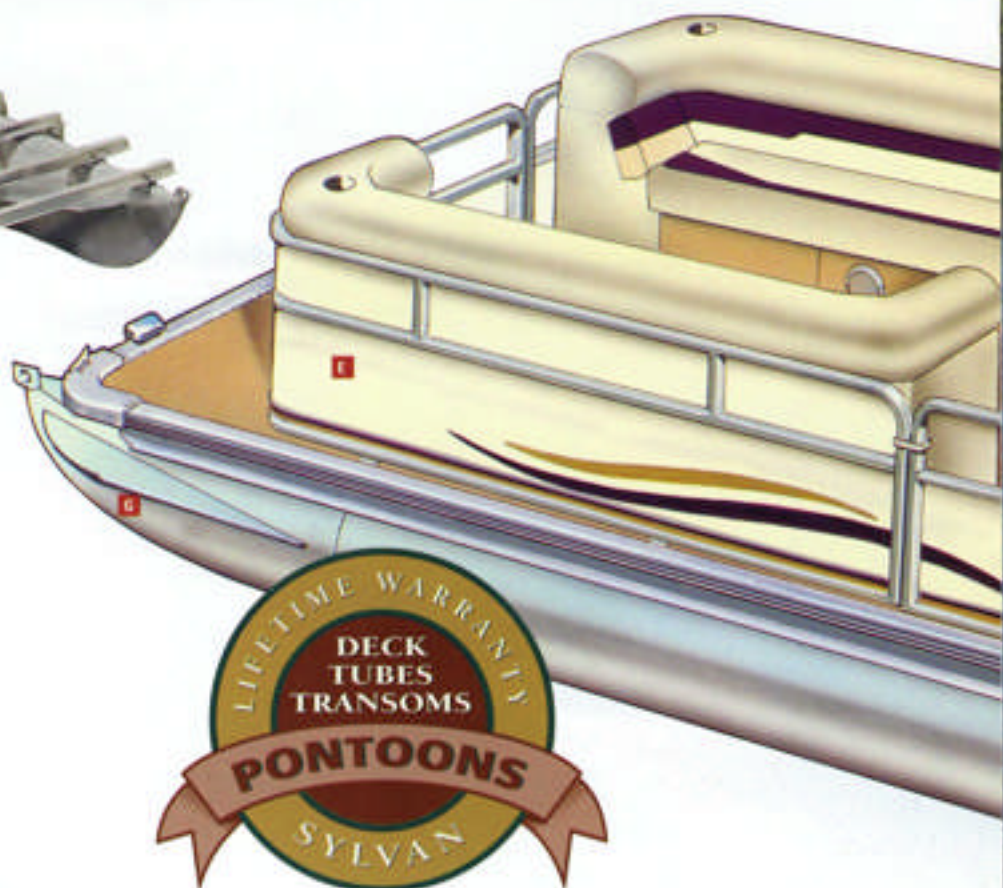

And to top it all off.

PLAYPEN COVER

BIMINI TOP

CAMPER TOP

DOUBLE TOP

TOPS, CURTAINS AND COVERS

To help you make the most of your time on the water, we offer a wide range of tops, curtains and covers. For pontoons, the bimini and double tops provide maximum versatility, while the camper top features windows you can open and close, and the playpen cover keeps leaves, twigs and other debris out of the boat. Our fiberglass runabouts come standard with a color-coordinated convertible top, and many models offer optional side and aft curtains, as well as bow and mooring covers.

MERCURY ENGINES

Sylvan is proud to offer a full line of reliable Mercury and MerCruiser power options.

MERCURY
The Water Calls

Cross Channels

There's no substitute for a strong foundation — and that's what you get with our 8" (or 8.5") x 6" x 1/8" aluminum hat channels. They are double through bolted onto deck risers every 24" for exceptional support and structural integrity, and they actually double the amount of Z-channels used in other pontoons.