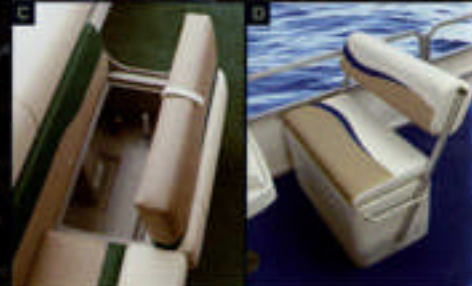

B18 MIRAGE CRUISE
SHOWN WITH OPTIONAL
VALUE PACKAGE

B18 MIRAGE FISH
ALSO AVAILABLE WITH REAR SUNDECK

B16 MIRAGE CRUISE

FISH & CRUISE: MIRAGE & FREEDOM 04

Only Sylvan gives you so many exceptional pontoon values with uncompromising quality and a wide range of features. The Mirage and Freedom series are the perfect examples, with such amenities as custom molded consoles, sundecks, 30" gates, rotocast furniture bases, and high quality fishing seats. In addition, you'll have the option of a terrific Value Package, as well as many other optional upgrades.