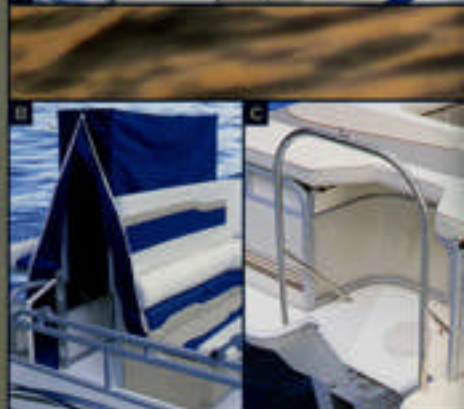

55-Gallon Fuel Tank
Color Coordinated Top
Table w/Cup Holders
Cooler
Cup Holders
Rear Entry
Changing Room
Navigational Lights
Automatic Bilge Pump
10" Jack Plate

OPTIONS

Fiberglass Gates w/Tilt
Playpen Cover
Ski Tow
Executive Package

COLORS

Blue, Sage, Magenta
Champagne, Teal,
Burgundy, Black

1900 SPACE DECK CRUISE, FISH

STANDARDS

Helm Seat
Rotocast Seat Bases
2 - Front Couches (CR)
L-Group Seating
2 - Bass Seats (F)
Sundeck
Windscreen
Speedometer
Tachometer
Volt Meter
Fuel Gauge
Horn
12 Volt Receptacle
Tilt Steering
CD Player
In-Floor Storage
Seat Storage
Livewell, Aerated (F)
ISO NPG Marine Gel Coat
7-Layer Construction
4 - Stainless Steel Cleats
(Through-Bolted)
Stern Boarding Ladder
30 Gallon Fuel Tank

Color Coordinated Top
Table w/Cup Holders
36 Qt. Cooler
Cup Holders
Rear Entry
Changing Room w/Porta-Potti®
Automatic Bilge Pump
Navigational Lights
10" Jack Plate

OPTIONS

Playpen Cover
Snap-In Carpet (Available in
Standard Seating Only)
Tilt Hydraulic Steering
Dual Steering
Ski Tow (Requires Hydraulic
Steering)
Trolling Motor Plug (F)
Depth Gauge

COLORS

Blue, Sage, Magenta
Champagne, Teal,
Burgundy, Black

SELECT FEATURES

- A Sundeck
- B Changing Room
- C Optional Ski Tow