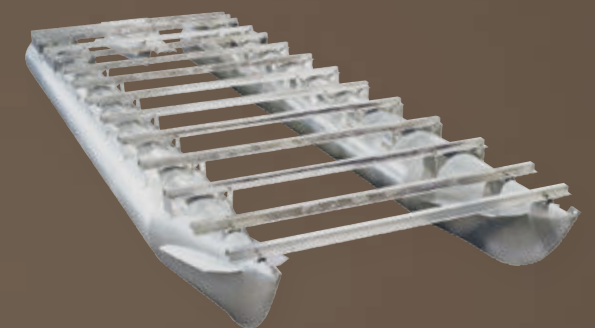

FULL-LENGTH KEEL/SKID BAR

Our tubes feature a 1/2" aluminum keel running the full length of the tube. This provides maximum protection for the tubes while trailering and serves to deflect debris, enhance steering, and help prevent drifting.

ALUMINUM BOTTOM SKIN

Select pontoons feature our aluminum bottom skin, for a smoother glide that helps your engine operate more efficiently and saves you fuel, even at higher speeds.

LOUNGE FURNITURE

The comfort and durability of our lounge furniture starts with reliable rotocast bases which provide dry underseat storage areas. Our thick foam padding is treated with biocide, and our 33 oz. high-grade marine vinyl features a stain resistant topcoat that protects the beauty of the furniture for years to come.

CROSS CHANNELS

There's no substitute for a strong foundation. And that's exactly what you get with our 8' (or 8.5') x 6" x 1/8" aluminum hat channels, with heavy-duty 1/4" rear hat channels providing extra support for the motor. Our channels are double through-bolted onto deck risers every 24" for exceptional support and structural integrity. This unique design actually doubles the amount of z-channels found in other pontoons.