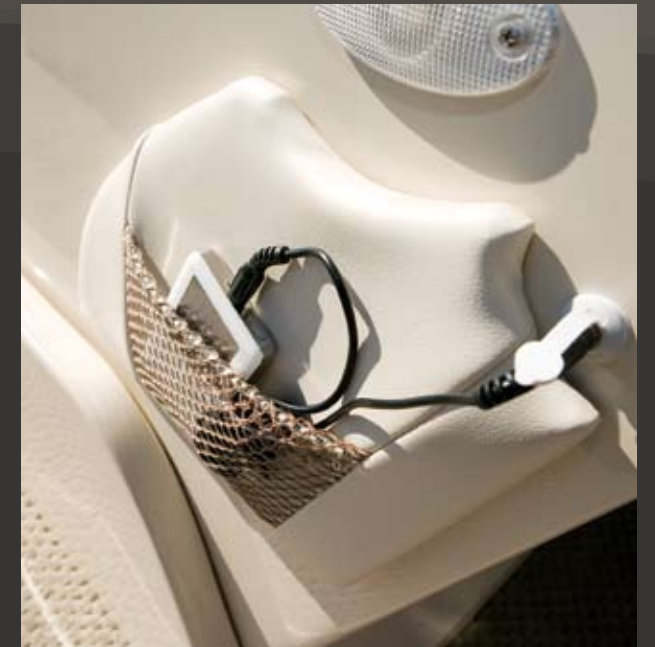

IT'S IN THE DETAILS.

Take a close look at Sylvan pontoons, and you'll discover the details that make them unique. We take ordinary items and make them extraordinary, like our railings for example. We begin with strong 1-1/4" rails, then we add a special powder coating for showroom looks that will last for years. Our gates feature Posi-Lock® latches

and heavy-duty hinges. Even our fence panels are distinctive, with insulation that prevents rattling. And when it's time to add a bit of shade, you'll find our bimini tops are the easiest to use, thanks to quick-release latches and struts. So we invite you to take a closer look at the seemingly small details that add up to a big difference.

COOL CONVENIENCES

Take a seat on the soft yet durable upholstery. A closer look reveals speakers tucked into the seating areas to provide higher quality sound. You'll also discover lots of chrome cup holders, conveniently located throughout the craft.

DRIVER'S CONSOLE

The dash is only the beginning. Our custom-molded or full fiberglass consoles also provide storage areas along with special features like cooler storage, a windscreen, cup holders or the freshwater sink shown here.

AUDIO SYSTEM

An auxiliary port for mp3 players like the one shown here is just one of the audio system conveniences. CD players with 6-disc changers and Sirius satellite radio are also available on some models.