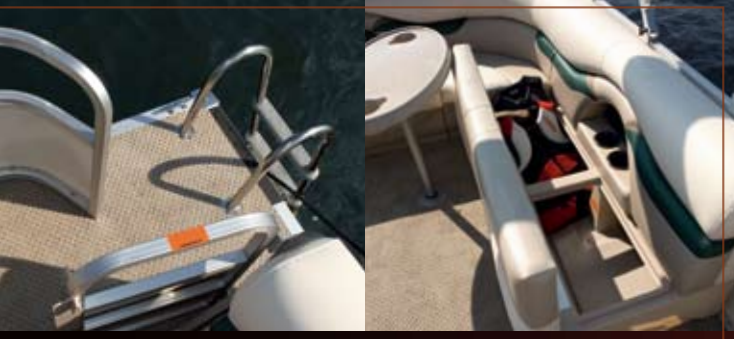

MIRAGE 818 C-RE

Rear Entry

Storage

MAXIMUM PERSONS	MAXIMUM CAP. LBS.	MAXIMUM H.P.	OPTIONAL TRI TOON H.P.	FUEL CAPACITY GAL.	BIMINI TOP SIZE
10	1,750	50	N/A	OPT	8'6"
9	1,750	50	N/A	OPT	8'6"
8	1,600	40	N/A	OPT	8'6"
8	1,600	40	N/A	OPT	8'6"

OPTIONAL MLE PACKAGE AVAILABLE:

- Colored panels
- Berber carpet