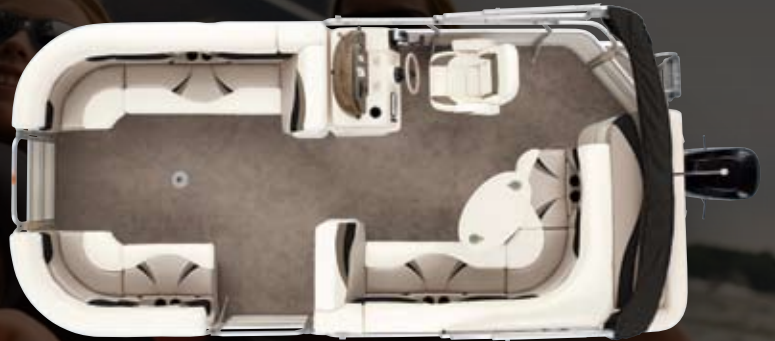

820 Not Shown

8520 C-RE