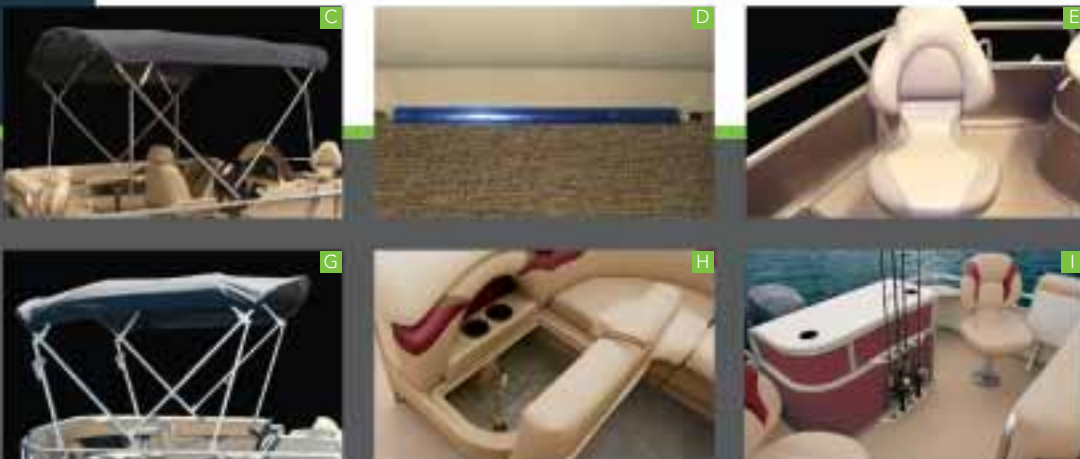

LE LE PACKAGE UPGRADE

Reel 'em in with style with the LE Package that includes upgraded Sand Dollar furniture, premium 28 oz. Country Beige carpet, high-back helm chair with armrests, premium Bimini Top, mood lighting and an enhanced console with tilt steering, a chrome spoked steering wheel and a gauge package with speedometer, trim and volt gauges.