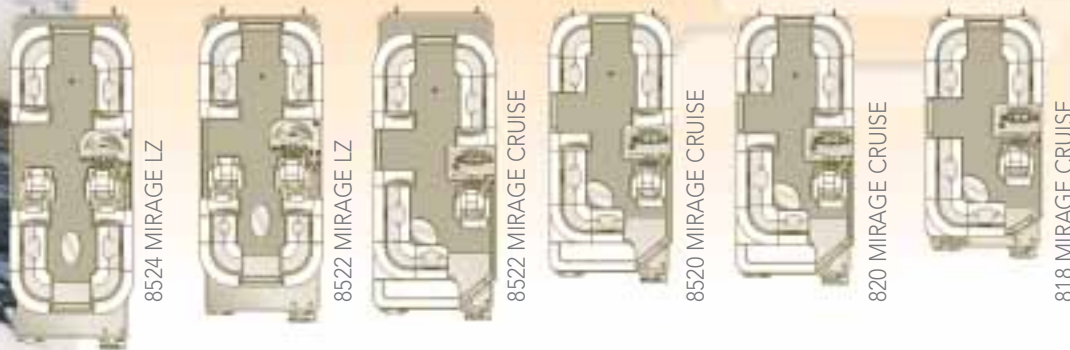

Learn more about the Mirage Cruise series.

REMARKABLY SMART. MIRAGE CRUISE.

Enjoy the good life for less with the value-oriented Mirage Cruise series. Choose your layout, then decide between our standard model or our popular LE package. Whichever you choose, you'll enjoy luxuries like soft carpet, a sophisticated console, lounge change room, helm seat with arms, rear boarding vinyl with anodized multi-step ladder, polished aluminum castings, an oval table and soft, vinyl seating – all backed with a Limited Lifetime plus six years warranty. Add on the options you want to make the Mirage Cruise perfect for you and your family.

MIRAGE CRUISE OPTIONS

Ask your dealer about these popular options for the Mirage Cruise series:

- LE Package (see below)
- Extra Table Kit
- Ski Tow
- Porta Potti
- Sirius® Satellite Radio
- Playpen Cover
- Double Top
- Full Camper
- Half Camper
- Fiberglass Galley (with sink and removable freshwater tank)
- Performance Strakes
- Underdeck Liner
- RPT Tubes
- Third Tube
- Depth Gauge
- Trim Gauge
- Lake Water Wash Down
- Babbito Underdeck Lighting
- SeaStar® Hydraulic Steering
- Chrome Spoked Steering Wheel
- Synthetic Teak Boarding Area
- Gauge Cluster Package: Volt Meter, Speedometer
- Mica Tan Canvas Color

MIRAGE CRUISE

	8524 LZ	8522 LZ	8522 CR	8520 CR	820 CR	818 CR
OVERALL LENGTH	24' 10"	23' 10"	23' 10"	20' 10"	20' 10"	18' 10"
BEAM	102"	102"	102"	102"	96"	96"
TUBE DIAMETER	25"	25"	25"	25"	23"	23"
TUBE GAUGE	.080"	.080"	.080"	.080"	.080"	.080"
DRY WEIGHT LBS.	2380	2295	2200	1850	1850	1550
MAXIMUM PERSONS	13	12	12	10	9	8
MAXIMUM CAP. LBS.	2425	2200	2200	1990	1710	1505
MAXIMUM H.P.	150	150	150	115	90	50
OPTIONAL TRI TUBE H.P.	200	200	200	150	N/A	N/A
FUEL CAPACITY GAL.	30	30	30	30	30	Opt.
BIMINI TOP SIZE	8' 6"	8' 6"	8' 6"	8' 6"	8' 6"	8' 6"

Color Options: Blue Bronze Burgundy Black Bimini Color Panel Color

Ask your dealer for more information on how to get even more from Mirage Cruise with our package upgrade.

LE PACKAGE UPGRADE

Take your Mirage Cruise to the next level with the smart and stylish LE Package that includes upgraded Sand Dollar furniture, premium 28 oz. Country Beige carpet, high-back helm chair with armrests, premium Bimini Top, mood lighting and an enhanced console with tilt steering, a chrome spoked steering wheel and a gauge package with speedometer, tach, trim and volt gauges.