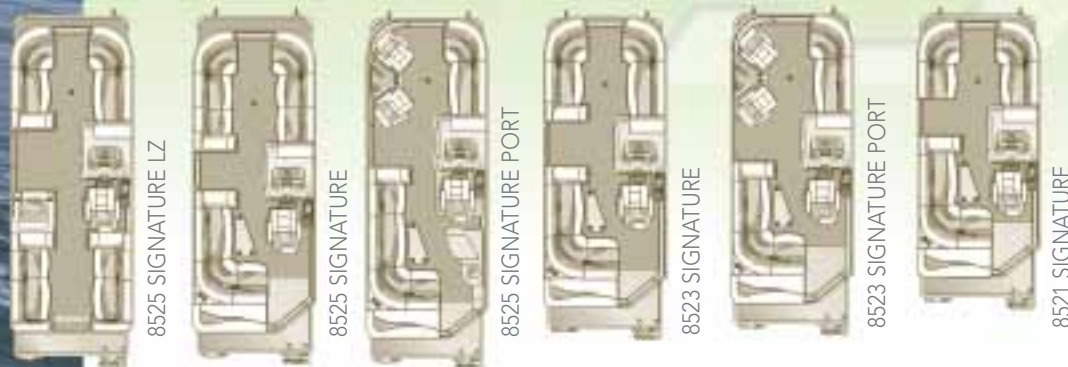

Learn more about the Signature series.

REMARKABLY STYLISH. SIGNATURE.

Turn heads with the completely redesigned Signature series featuring six versatile layouts, Traditional 25', 23' or 21'; Port 23' or 25'; and LZ. They all provide a smooth ride thanks to 25", .080 gauge aluminum tubes. You'll love the sleek design and stylish features including plush 28 oz. Country Beige carpet, comfy pillow-backed seating, a sophisticated console with a premium audio system, plus removable table and cup holder. You'll have it made in the shade with the large Bimini top spanning 8.6 feet. It features stainless fixtures, quick release and drop-down tow mode. The colorful Vista canvas is made of solution-dyed polyester that's ultra water-resistant and color-fast. Smart and stylish!

SIGNATURE OPTIONS

Ask your dealer about these popular options for the Signature series:

- Extra Table Kit
- Ski Tow
- Sirius® Satellite Radio
- Playpen Cover
- Double Top
- Full Camper
- Half Camper
- Vinyl Floor
- Snap-In Carpet
- Synthetic Teak Flooring
- Underdeck Liner
- In-Floor Storage
- RPT Tubes
- Mood Lighting
- Depth Gauge
- Trim Gauge
- Underwater Lighting
- Humminbird® 385 GPS
- Babbito Underdeck Lighting
- SeaStar® Hydraulic Steering
- Stainless Steel Safety Rails
- Anodized Aluminum Extended Swim Platform
- Third Tube with In-Floor Storage
- Mica Tan Canvas Color

See page 13 for additional performance options.

SIGNATURE

	8525 LZ	8525	8525 PORT	8523	8523 PORT	8521
OVERALL LENGTH	26' 10"	26' 10"	26' 10"	24' 10"	24' 10"	22' 10"
BEAM	102"	102"	102"	102"	102"	102"
TUBE DIAMETER	25"	25"	25"	25"	25"	25"
TUBE GAUGE	.080"	.080"	.080"	.080"	.080"	.080"
DRY WEIGHT LBS.	2575	2575	2275	2100	2100	2100
MAXIMUM PERSONS	14	14	14	11	11	11
MAXIMUM CAP. LBS.	2650	2650	2650	2200	2200	2200
MAXIMUM H.P.	200	200	150	150	150	150
OPTIONAL THIRD TUBE H.P.	200	200	200	200	200	175
FUEL CAPACITY GAL.	30	30	30	30	30	30
BIMINI TOP SIZE	8' 6"	8' 6"	8' 6"	8' 6"	8' 6"	8' 6"

Color Options: Blue Bronze Burgundy Black Bimini Color Panel Color