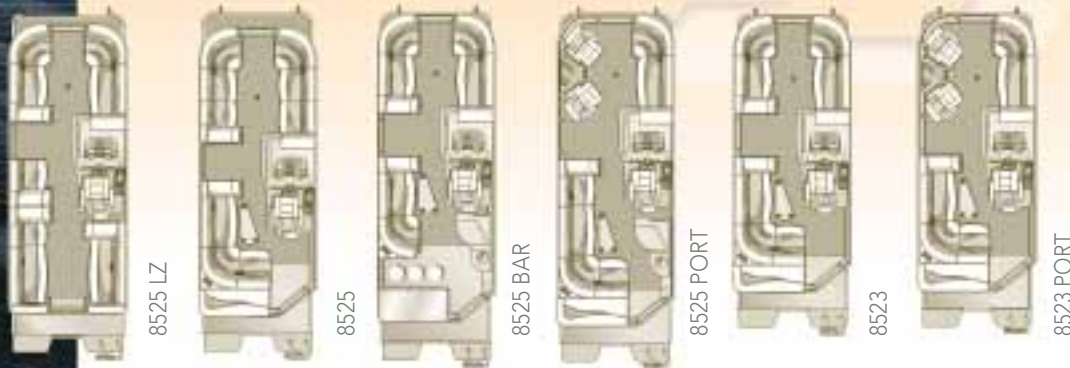

Learn more about the Mandalay series.

REMARKABLY LUXURIOUS. MANDALAY.

The completely redesigned Mandalay series is a pontoon lover's dream. With seven standard floor plans, Mandalay has it all. Experience enhanced performance with our exclusive RPT tubes, .060 aluminum underskin liner and hydraulic steering. Go high-tech with the raised deluxe console featuring LED lights, premium audio system and a color Humminbird GPS with depth finder, water temperature gauge and chart plotter. Sink into lavish comfort with deluxe 28 oz. Country Beige carpet and luxurious 42ml Vault Pillow Top furniture with retractable armrests. Enjoy smart extras like stainless steel safety rails, anodized aluminum extended swim platform and pull-up cleats. And, turn heads with a colorful 10-foot span Bimini top with 1/4" aluminum frame and underwater LED lighting. All standard and all covered with a Limited Lifetime plus six years warranty.

MANDALAY OPTIONS

Ask your dealer about these popular options for the Mandalay series:

- Extra Table Kit
- Galley Refrigerator (not available on LZ models)
- 30" Gate Seat
- Playpen Cover
- Double Top
- Full Camper
- Half Camper
- Full Vinyl Floor
- Snap-In Carpet
- Center Tube with Storage
- Synthetic Teak Flooring
- Mica Tan Canvas Color

MANDALAY

	8525 LZ	8525	8525 BAR	8525 PORT	8523	8523 PORT
OVERALL LENGTH	26' 10"	26' 10"	26' 10"	26' 10"	24' 10"	24' 10"
BEAM	102"	102"	102"	102"	102"	102"
TUBE DIAMETER	27"	27"	27"	27"	27"	27"
TUBE GAUGE	.080"	.080"	.080"	.080"	.080"	.080"
DRY WEIGHT LBS.	2575	2575	2575	2575	2100	2100
MAXIMUM PERSONS	14	14	14	14	11	11
MAXIMUM CAP. LBS.	2650	2650	2650	2650	2200	2200
MAXIMUM H.P.	200	200	200	200	150	150
OPTIONAL THIRD TUBE H.P.	225	225	225	225	200	200
FUEL CAPACITY GAL.	30	30	30	30	30	30
BIMINI TOP SIZE	10'	10'	10'	10'	10'	10'

Color Options: ■ Blue ■ Bronze ■ Burgundy ■ Black

■ Bimini Color
■ Panel Color