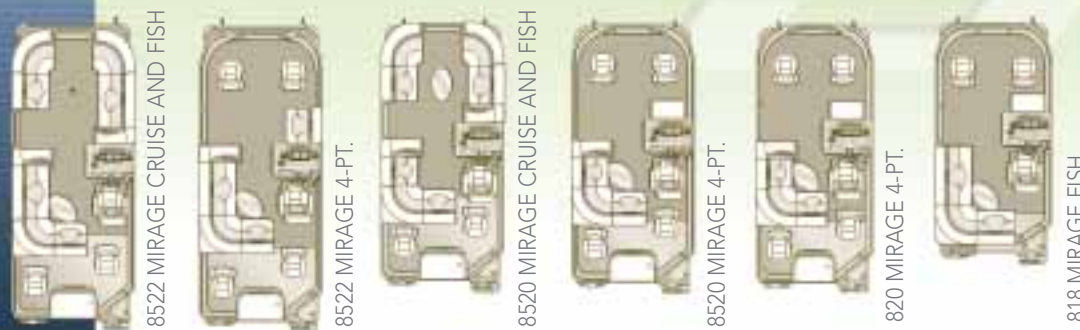

MIRAGE FISH OPTIONS

Ask your dealer about these popular options for the Mirage Fish series.

- LE Package
- Extra Table Kit
- Ski Tow
- Porta Potti
- Humminbird® 385 CI Color GPS Fish Finder
- Factory installed Minn Kota Troll Motor (45 PD with trolling motor plug)
- Playpen Cover
- Double Top
- Full Camper
- Half Camper
- Vinyl Floor
- Snap-In Carpet (Available Only on LE Package)
- Synthetic Teak Flooring in Fishing Station
- Performance Strakes
- Underdeck Liner
- RPT Tubes
- Third Tube
- Depth Gauge
- Trim Gauge
- Lake Water Wash Down
- Underwater Lighting
- Babbito Underdeck Lighting
- SeaStar® Hydraulic Steering
- Full Vinyl Floor with Snap-In Carpet
- Synthetic Teak Boarding Area
- Gauge Cluster: Volt Meter, Speedometer
- Mica Tan Canvas Color