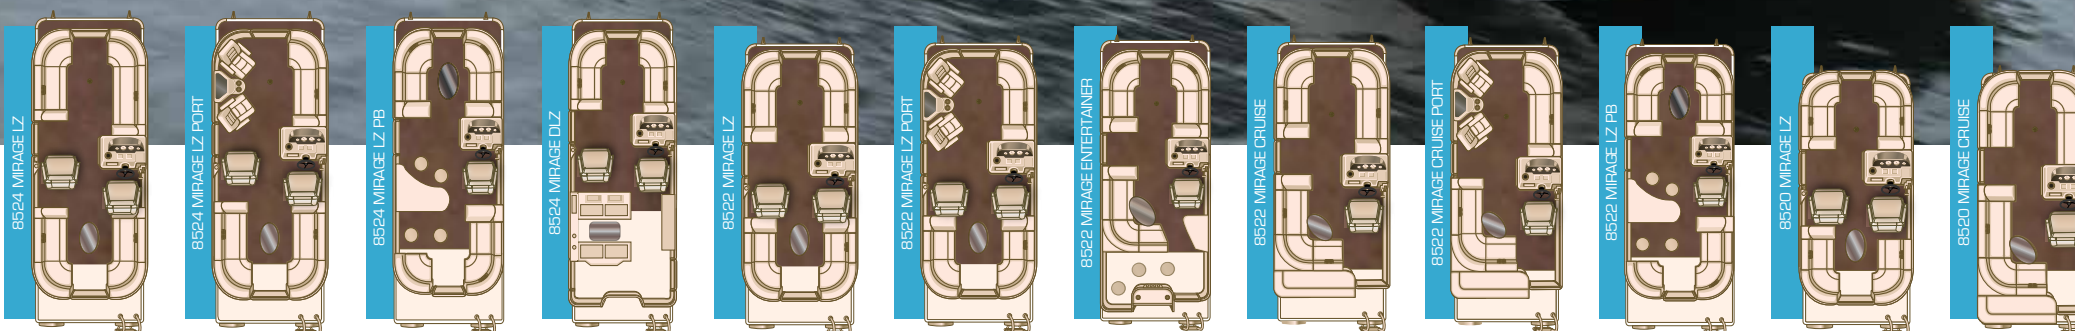

MIRAGE LES

STANDARD FEATURES

- LIFETIME *6 WARRANTY
- GRAY INTERIOR THEME
- HIGH-BACK HELM CHAIR W/ HEADREST & RETRACTABLE ARMRESTS
- FULL FIBERGLASS CONSOLE W/ SPEEDOMETER, TACHOMETER, TRIM & VOLT GAUGES
- COLOR-COORDINATED BIMINI TOP
- 28 OZ. SCULPTURED CARPET
- SEA WEAVE AFT FLOORING
- INFINITY PRV250 AM/FM STEREO W/ BLUETOOTH®
- CONCEALED MOOD LIGHTING
- EXTREME STEERING
- FOUR-STEP TELESCOPING LADDER
- FLIP-UP COLOR-COORDINATED CHANGE ROOM

MIRAGE CRUISE 8522 LZ
(SHOWN WITH OPTIONAL RPT TUBES)