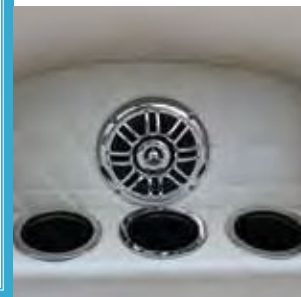

SPEAKER AND CUP HOLDERS I

Our convenient speaker design both protects the audio system and provides space for three cup holders.