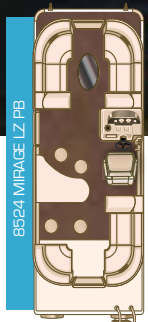

MIRAGE LER

STANDARD FEATURES

- LIFETIME +6 WARRANTY
- PILLOW TOP FURNITURE
- HIGH-BACK HELM CHAIR W/ HEADREST & RETRACTABLE ARMRESTS
- FULL FIBERGLASS CONSOLE W/ SPEEDOMETER, TACHOMETER, TRIM & VOLT GAUGES
- COLOR-COORDINATED BIMINI TOP
- 22 OZ. SCULPTURED CARPET
- SEA WEAVE AFT FLOORING
- INFINITY PRV250 AM/FM STEREO W/ BLUETOOTH®
- CONCEALED MOOD LIGHTING
- EXTREME STEERING
- FOUR-STEP TELESCOPING LADDER
- FLIP-UP COLOR-COORDINATED CHANGE ROOM