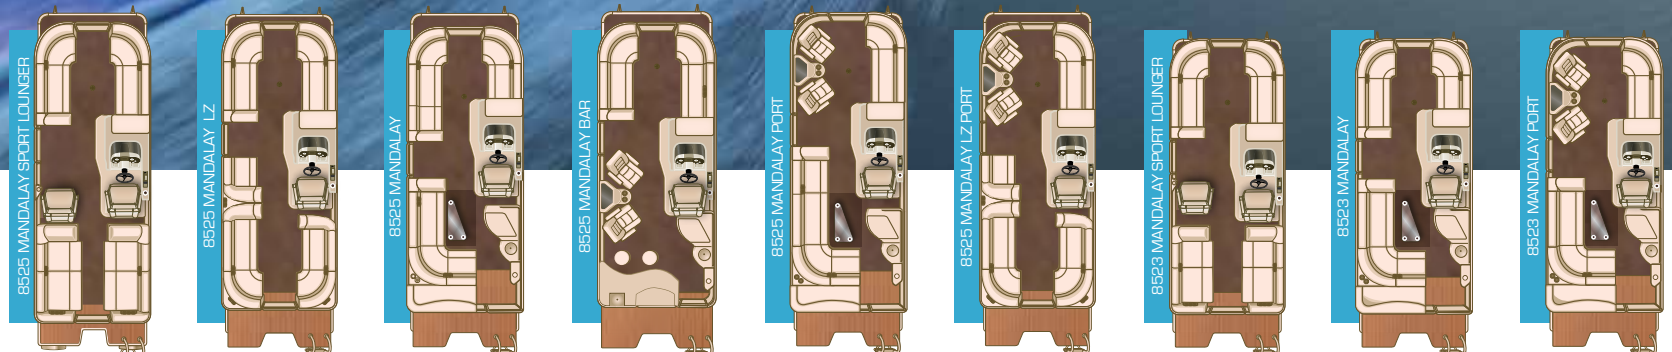

MANDALAY

STANDARD FEATURES

- LIFETIME *6 WARRANTY
- RPT TUBES
- PERFORMANCE SHIELD
- RAISED HELM CONSOLE
- HIGH-BACK HELM CHAIR W/ HEADREST & RETRACTABLE ARMRESTS
- 10' COLOR-COORDINATED BIMINI TOP
- 28 OZ. SCULPTURED CARPET
- SYNTHETIC TEAK AFT FLOORING
- FULL "HEAVY HAT" CHANNEL UNDERSTRUCTURE
- FOUR-STEP TELESOPING BOARDING LADDER
- POLK AM/FM STEREO W/ BLUETOOTH® & SIRIUS SATELLITE READY
- HYDRAULIC STEERING
- FLIP-UP COLOR-COORDINATED CHANGE ROOM
- HUMMINGBIRD™ GPS/FISH FINDER
- WALK-IN CHANGE ROOM (8525, 8525 PORT, 8523 & 8523 PORT)

8525 MANDALAY SPORT LOUNGER
BLUE PANEL / CHAMPAGNE ACCENT STRIPE
(SHOWN WITH PR25 PERFORMANCE PACKAGE, OPTIONAL
MURPHY TOUCH SCREEN DISPLAY, WAKE TOWER W/BIMINI,
WAKE TOWER LIGHT BAR, WAKE TOWER SPEAKERS
& FULL SEA WEAVE FLOORING)