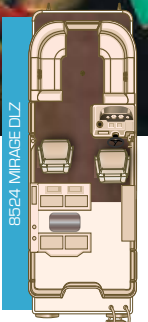

MIRAGE LER

STANDARD FEATURES

- LIFETIME +6 WARRANTY
- PILLOW TOP FURNITURE
- HIGH-BACK HELM CHAIR W/ HEADREST & RETRACTABLE ARMRESTS
- FULL FIBERGLASS CONSOLE W/ SPEEDOMETER, TACHOMETER, TRIM & VOLT GAUGES
- COLOR-COORDINATED BIMINI TOP
- 22 OZ. SCULPTURED CARPET
- SEA WEAVE AFT FLOORING
- INFINITY PRV250 AM/FM STEREO W/ BLUETOOTH®
- CONCEALED MOOD LIGHTING
- EXTREME STEERING
- FOUR-STEP TELESCOPING LADDER
- FLIP-UP COLOR-COORDINATED CHANGE ROOM