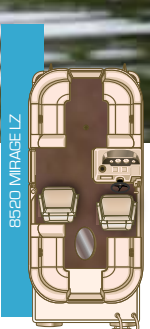

MIRAGE CRUISE

STANDARD FEATURES

- LIFETIME +6 WARRANTY
- BUCKET HELM CHAIR W/RETRACTABLE ARMRESTS
- FULL FIBERGLASS CONSOLE W/TACHOMETER
- COLOR-COORDINATED BIMINI TOP
- 22 OZ. SCULPTURED CARPET
- SEA WEAVE AFT FLOORING
- MILLENNIA PRV17 AM/FM STEREO
- FIVE-STEP ALUMINUM REAR BOARDING LADDER
- FLIP-UP COLOR-COORDINATED CHANGE ROOM (N/A ON 818)

MIRAGE CRUISE 822 LZ
(SHOWN WITH OPTIONAL
REAR-FACING SPEAKERS
WITH REMOTE TOUCH PAD)