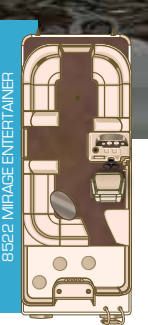

MIRAGE CRUISE 8522 LZ

STANDARD HULL

TWO .080 ROUND TUBES
Great for all-around boating

PERFORMANCE: +
HANDLING: +
FUEL ECONOMY: +
LIFT: +

TAKE YOUR MIRAGE TO THE NEXT LEVEL.

This great pontoon value takes a big step up with a state-of-the-art helm, featuring a sculpted fiberglass console with a full gauge package and a Torcello wheel, premium audio and a deluxe high-back chair. A luxurious carpet and furniture upgrade kicks up the style and comfort, while a premium Infinity PRV250 stereo with Bluetooth® pumps up the entertainment.