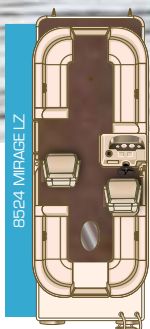

MIRAGE CRUISE

STANDARD FEATURES

- LIFETIME +6 WARRANTY
- BUCKET HELM CHAIR W/RETRACTABLE ARMRESTS
- FULL FIBERGLASS CONSOLE W/TACHOMETER
- COLOR-COORDINATED BIMINI TOP
- 22 OZ. SCULPTURED CARPET
- SEA WEAVE AFT FLOORING
- MILLENNIA PRV17 AM/FM STEREO
- FIVE-STEP ALUMINUM REAR BOARDING LADDER
- FLIP-UP COLOR-COORDINATED CHANGE ROOM (N/A ON 818)

MIRAGE CRUISE 822 LZ
(SHOWN WITH OPTIONAL
REAR-FACING SPEAKERS
WITH REMOTE TOUCH PAD)