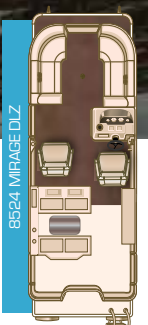

MIRAGE LE

STANDARD FEATURES

- LIFETIME *6 WARRANTY
- HIGH-BACK HELM CHAIR W/HEADREST & RETRACTABLE ARMRESTS
- FULL FIBERGLASS CONSOLE W/SPEEDOMETER, TACHOMETER, TRIM & VOLTY GAUGES
- COLOR-COORDINATED BIMINI TOP
- 22 OZ. SCULPTURED CARPET
- SEA WEAVE AFT FLOORING
- INFINITY PRV 250 AM/FM STEREO W/BLUETOOTH™
- CONCEALED MOOD LIGHTING
- EXTREME STEERING
- FOUR-STEP TELESCOPING LADDER
- FLIP-UP COLOR-COORDINATED CHANGE ROOM

MIRAGE CRUISE 8522 LZ