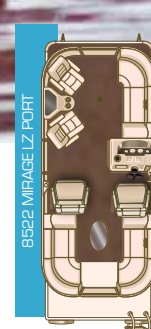

MIRAGE CRUISE

STANDARD FEATURES

- LIFETIME +6 WARRANTY
- BUCKET HELM CHAIR W/RETRACTABLE ARMRESTS
- FULL FIBERGLASS CONSOLE W/TACHOMETER
- COLOR-COORDINATED BIMINI TOP
- 22 OZ. SCULPTURED CARPET
- SEA WEAVE AFT FLOORING
- MILLENNIA PRV17 AM/FM STEREO
- FIVE-STEP ALUMINUM REAR BOARDING LADDER
- FLIP-UP COLOR-COORDINATED CHANGE ROOM (N/A ON 818)

MIRAGE CRUISE 822 LZ
(SHOWN WITH OPTIONAL
REAR-FACING SPEAKERS
WITH REMOTE TOUCH PAD)