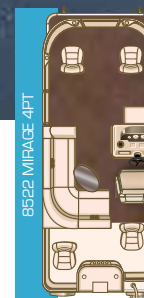

MIRAGE FISH LE/LES/LER

STANDARD FEATURES

- LIFETIME +6 WARRANTY
- HIGH-BACK HELM CHAIR W/HEADREST & RETRACTABLE ARMRESTS
- FULL FIBERGLASS CONSOLE W/SPEEDOMETER, TACHOMETER, TRIM & VOLT GAUGES
- COLOR-COORDINATED BIMINI TOP
- 22 OZ. SCULPTURED CARPET
- SEA WEAVE AFT FLOORING
- INFINITY PRV 250 AM/FM STEREO W/BLEETOOTH*
- CONCEALED MOOD LIGHTING
- EXTREME STEERING
- FOUR-STEP TELESCOPING LADDER
- FLIP-UP COLOR-COORDINATED CHANGE ROOM
- REAR FISHING STATION W/ROD HOLDERS & LIVEWELL
- LOCKABLE ROD STORAGE

MIRAGE FISH
8522 PARTY FISH
(SHOWN WITH LE PACKAGE
& 30" GATE CHAIR)