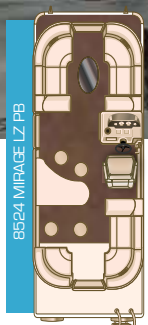

MIRAGE LE

STANDARD FEATURES

- LIFETIME *6 WARRANTY
- HIGH-BACK HELM CHAIR W/HEADREST & RETRACTABLE ARMRESTS
- FULL FIBERGLASS CONSOLE W/SPEEDOMETER, TACHOMETER, TRIM & VOLTY GAUGES
- COLOR-COORDINATED BIMINI TOP
- 22 OZ. SCULPTURED CARPET
- SEA WEAVE AFT FLOORING
- INFINITY PRV 250 AM/FM STEREO W/BLUETOOTH™
- CONCEALED MOOD LIGHTING
- EXTREME STEERING
- FOUR-STEP TELESCOPING LADDER
- FLIP-UP COLOR-COORDINATED CHANGE ROOM

MIRAGE CRUISE 8522 LZ