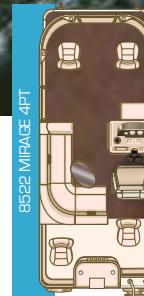

MIRAGE FISH

STANDARD FEATURES

- LIFETIME +6 WARRANTY
- BUCKET HELM CHAIR W/RETRACTABLE ARMRESTS
- FULL FIBERGLASS CONSOLE W/TACHOMETER
- COLOR-COORDINATED BIMINI TOP
- 22 OZ. SCULPTURED CARPET
- SEA WEAVE AFT FLOORING
- MILLENIA PRV17 AM/FM STEREO
- FIVE-STEP ALUMINUM REAR BOARDING LADDER
- FLIP-UP COLOR-COORDINATED CHANGE ROOM (N/A ON 818)
- LOCKABLE ROD STORAGE (N/A ON 818)
- REAR FISHING STATION W/ROD HOLDERS & LIVEWELL (N/A ON 818)

MIRAGE FISH 820 4PT