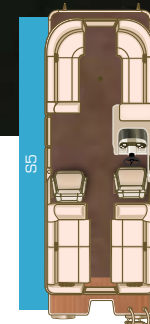

S SERIES

STANDARD FEATURES

- LIFETIME *6 WARRANTY
- RPT TUBES
- PERFORMANCE SHIELD
- RAISED HELM CONSOLE
- HIGH-BACK HELM CHAIR W/ HEADREST & RETRACTABLE ARMRESTS
- COLOR-COORDINATED BIMINI TOP
- 28 OZ. SCULPTURED CARPET
- SEA WEAVE AFT FLOORING
- FULL "HEAVY HAT" CHANNEL UNDERSTRUCTURE
- FOUR-STEP TELESCOPING BOARDING LADDER
- POLK AM/FM STEREO W/ BLUETOOTH® & SIRIUS SATELLITE READY
- CONCEALED MOOD LIGHTING
- LIGHTED CUP HOLDERS
- HYDRAULIC STEERING
- FLIP-UP COLOR-COORDINATED CHANGE ROOM

S3 – WHITE PANEL / ARCTIC INTERIOR / BLUE ACCENT STRIPE / BLUE TRIM
(SHOWN WITH OPTIONAL EXTREME PACKAGE, WAKE TOWER SPEAKERS, LIGHT BAR & FULL SEA WEAVE)

TRIM COLOR OPTIONS

S5

S5 PORT