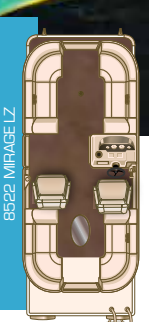

MIRAGE LER

STANDARD FEATURES

- LIFETIME +6 WARRANTY
- PILLOW TOP FURNITURE
- HIGH-BACK HELM CHAIR W/ HEADREST & RETRACTABLE ARMRESTS
- FULL FIBERGLASS CONSOLE W/ SPEEDOMETER, TACHOMETER, TRIM & VOLT GAUGES
- COLOR-COORDINATED BIMINI TOP
- 22 OZ. SCULPTURED CARPET
- SEA WEAVE AFT FLOORING
- INFINITY PRV250 AM/FM STEREO W/ BLUETOOTH®
- CONCEALED MOOD LIGHTING
- EXTREME STEERING
- FOUR-STEP TELESCOPING LADDER
- FLIP-UP COLOR-COORDINATED CHANGE ROOM