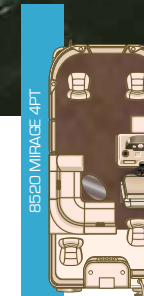

MIRAGE FISH

STANDARD FEATURES

- LIFETIME +6 WARRANTY
- BUCKET HELM CHAIR W/RETRACTABLE ARMRESTS
- FULL FIBERGLASS CONSOLE W/TACHOMETER
- COLOR-COORDINATED BIMINI TOP
- 22 OZ. SCULPTURED CARPET
- SEA WEAVE AFT FLOORING
- MILLENIA PRV17 AM/FM STEREO
- FIVE-STEP ALUMINUM REAR BOARDING LADDER
- FLIP-UP COLOR-COORDINATED CHANGE ROOM (N/A ON 818)
- LOCKABLE ROD STORAGE (N/A ON 818)
- REAR FISHING STATION W/ROD HOLDERS & LIVEWELL (N/A ON 818)

MIRAGE FISH 820 4PT