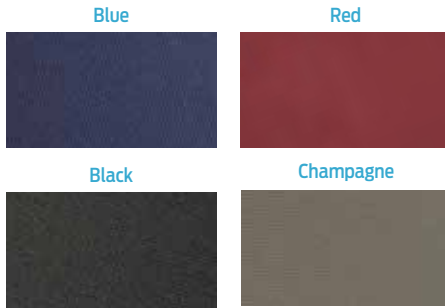

Bimini Top Colors