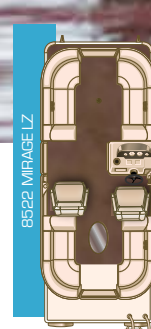

MIRAGE CRUISE

STANDARD FEATURES

- LIFETIME +6 WARRANTY
- BUCKET HELM CHAIR W/RETRACTABLE ARMRESTS
- FULL FIBERGLASS CONSOLE W/TACHOMETER
- COLOR-COORDINATED BIMINI TOP
- 22 OZ. SCULPTURED CARPET
- SEA WEAVE AFT FLOORING
- MILLENNIA PRV17 AM/FM STEREO
- FIVE-STEP ALUMINUM REAR BOARDING LADDER
- FLIP-UP COLOR-COORDINATED CHANGE ROOM (N/A ON 818)

MIRAGE CRUISE 822 LZ
(SHOWN WITH OPTIONAL
REAR-FACING SPEAKERS
WITH REMOTE TOUCH PAD)