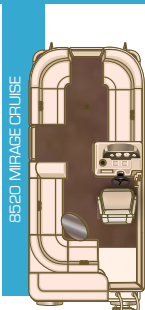

STANDARD HULL

TWO .080 ROUND TUBES
Great for all-around boating

PERFORMANCE: +
HANDLING: +

FUEL ECONOMY: +
LIFT: +

BEST-IN-CLASS VALUE AND VERSATILITY.

The Mirage Cruise series combines the expert craftsmanship of Sylvan with great features to give you the best-in-class pontoon value. Choose your model and start your adventures.

MIRAGE CRUISE OPTIONS

ASK YOUR DEALER ABOUT THESE POPULAR
OPTIONS FOR THE MIRAGE CRUISE SERIES:

PERFORMANCE PACKAGES (See page 5 of Catalog for Details) Not Available for 8' Wide Models

- Big Water Edition
- Coastal Edition
- Performance Package
- RPT Performance Package
- RPT PR25 Performance Package
- FLOORING (Full, Front ¾, or Aft ¾)
  - Snap-In Carpet
  - 28 oz. Carpet Upgrade (Front ¾)
  - Vinyl
  - Sea Weave
  - Teak Supreme
  - V-Teak
  - Synthetic Teak

STEERING

- Extreme Tilt
- SeaStar Hydraulic
- Power Assist
- Torcello Stainless Steering Wheel
- Power Assist

ELECTRICAL

- Gauge Package - Speed, Volt, & Trim Gauges
- Millennia PRV19 w/Bluetooth*
- Infinity PRV250 w/Bluetooth*
- Infinity PRV350 Stereo (Sirius Ready)
- Bazooka Tube Subwoofer
- Depth Gauge
- Trim Gauge
- Underwater Lights
- Babbito Underdeck Blue LED Lights
- 2 Extra Speakers
- Rear-Facing Speakers w/Remote Touch Pad (LZ Models only)
- Lighted Console Cup Holders
- Concealed Mood Lighting

CANVAS

- Playpen Cover
- Power Canopy
- Full Camper Enclosure
- Half Camper Enclosure
- Double Top
- 10' Bimini Top (Square Tube)

TUBES

- Center Tube w/Performance Shield
- PR25 (XL) Tube w/Performance Shield & 60-Gallon Gas Tank
- PR20 (L) Tube w/Performance Shield & 60-Gallon Gas Tank
- In-Floor Storage (Requires Center Tube)
- PTS Tube
- Performance Shield
- Performance Strakes (N/A with RPT Tubes)

MISC