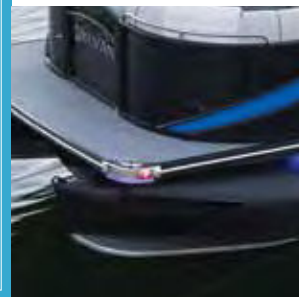

OPTIONAL BLACK PAINTED TUBES |

Our aluminum tubes are primed with Zinc Chromate, both painted and baked for hardness with our exclusive paint process that will help your tubes keep their showroom look for years. *Standard with the Extreme Package.*

DELUXE CONSOLE |

You're in control with the deluxe console featuring tilt wheel, cooler storage, premium audio with Bluetooth®, USB and J ports, glove box, windscreen, LED-backed rocker switches, chrome spoked wheel and a gauge package including tach, volt, speedometer and fuel gauges.

CHANGING ROOM |

Save space and still offer privacy thanks to the pop-up changing room — large enough to store most wakeboards, there's even room for an optional Porta Potti®.

OPTIONAL REAR JUMP CHAIR |

Sit comfortably and stow your gear in the rear jump chairs, then dive right in! The large rear swim platform has a standard sea weave boarding area and features deepwater ladders for safety and convenience. *Standard with the Extreme Package.*