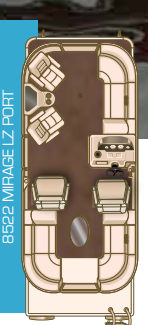

MIRAGE LE

STANDARD FEATURES

- LIFETIME *6 WARRANTY
- HIGH-BACK HELM CHAIR W/HEADREST & RETRACTABLE ARMRESTS
- FULL FIBERGLASS CONSOLE W/SPEEDOMETER, TACHOMETER, TRIM & VOLTY GAUGES
- COLOR-COORDINATED BIMINI TOP
- 22 OZ. SCULPTURED CARPET
- SEA WEAVE AFT FLOORING
- INFINITY PRV 250 AM/FM STEREO W/BLUETOOTH™
- CONCEALED MOOD LIGHTING
- EXTREME STEERING
- FOUR-STEP TELESCOPING LADDER
- FLIP-UP COLOR-COORDINATED CHANGE ROOM

MIRAGE CRUISE 8522 LZ