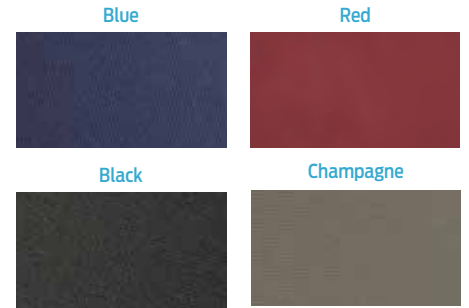

Bimini Top Colors