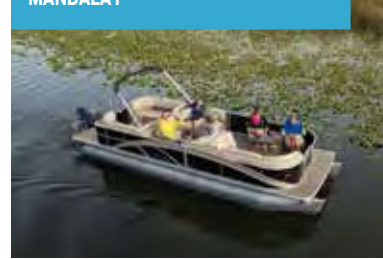

FLOORING OPTIONS

S SERIES (ARCTIC OR PLATINUM)

S SERIES (SAND)

MANDALAY

Standard Carpet

Stern Vinyl Flooring

Standard Upholstery Vinyl

Color Panels

Bimini Top Colors

OPTIONAL VINYL

OPTIONAL WOVEN VINYL (SEA WEAVE)

OPTIONAL VINYL TEAK (V-TEAK)

OPTIONAL SYNTHETIC TEAK (S-TEAK)