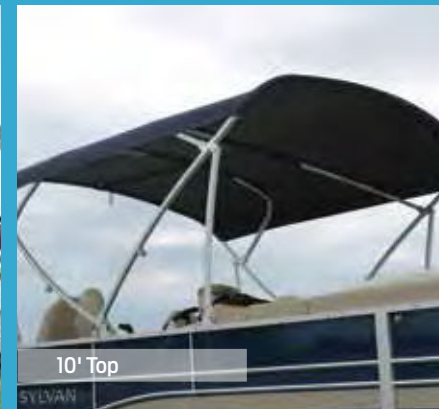

CANVAS

Full Camper Enclosure

Half Camper Enclosure

Double Bimini

10' Top

Enclosure & Bimini Options | Extend your season by getting away from the elements with an enclosure. They feature our Easy Match Tab System for quick assembly, sturdy round aluminum tubing and stainless features for strength, quick release for ease of use, and solution-dyed polyester Vista canvas for lasting color without bleeding.