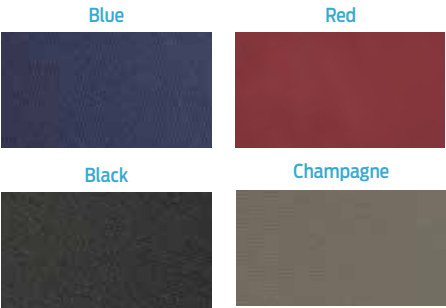

Bimini Top Colors