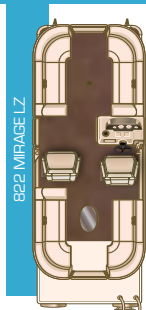

STANDARD HULL

TWO .080 ROUND TUBES
Great for all-around boating

PERFORMANCE: +
HANDLING: +

FUEL ECONOMY: +
LIFT: +

BEST-IN-CLASS VALUE AND VERSATILITY.

The Mirage Cruise series combines the expert craftsmanship of Sylvan with great features to give you the best-in-class pontoon value. Choose your model and start your adventures.

MIRAGE CRUISE OPTIONS

ASK YOUR DEALER ABOUT THESE POPULAR
OPTIONS FOR THE MIRAGE CRUISE SERIES:

PERFORMANCE PACKAGES (See page 5 of Catalog for Details) Not Available for 8' Wide Models

- Big Water Edition
- Coastal Edition
- Performance Package
- RPT Performance Package
- RPT PR25 Performance Package
- FLOORING (Full, Front ¾, or Aft ¾)
  - Snap-In Carpet
  - 28 oz. Carpet Upgrade (Front ¾)
  - Vinyl
  - Sea Weave
  - Teak Supreme
  - V-Teak
  - Synthetic Teak

STEERING

- Extreme Tilt
- SeaStar Hydraulic
- Power Assist
- Torcello Stainless Steering Wheel
- Power Assist

ELECTRICAL

- Gauge Package - Speed, Volt, & Trim Gauges
- Millennia PRV19 w/Bluetooth*
- Infinity PRV250 w/Bluetooth*
- Infinity PRV350 Stereo (Sirius Ready)
- Bazooka Tube Subwoofer
- Depth Gauge
- Trim Gauge
- Underwater Lights
- Babbito Underdeck Blue LED Lights
- 2 Extra Speakers
- Rear-Facing Speakers w/Remote Touch Pad (LZ Models only)
- Lighted Console Cup Holders
- Concealed Mood Lighting

CANVAS

- Playpen Cover
- Power Canopy
- Full Camper Enclosure
- Half Camper Enclosure
- Double Top
- 10' Bimini Top (Square Tube)

TUBES

- Center Tube w/Performance Shield
- PR25 (XL) Tube w/Performance Shield & 60-Gallon Gas Tank
- PR20 (L) Tube w/Performance Shield & 60-Gallon Gas Tank
- In-Floor Storage (Requires Center Tube)
- PTS Tube
- Performance Shield
- Performance Strakes (N/A with RPT Tubes)

MISC