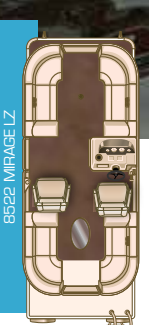

MIRAGE LE

STANDARD FEATURES

- LIFETIME *6 WARRANTY
- HIGH-BACK HELM CHAIR W/HEADREST & RETRACTABLE ARMRESTS
- FULL FIBERGLASS CONSOLE W/SPEEDOMETER, TACHOMETER, TRIM & VOLTY GAUGES
- COLOR-COORDINATED BIMINI TOP
- 22 OZ. SCULPTURED CARPET
- SEA WEAVE AFT FLOORING
- INFINITY PRV 250 AM/FM STEREO W/BLUETOOTH™
- CONCEALED MOOD LIGHTING
- EXTREME STEERING
- FOUR-STEP TELESCOPING LADDER
- FLIP-UP COLOR-COORDINATED CHANGE ROOM

MIRAGE CRUISE 8522 LZ