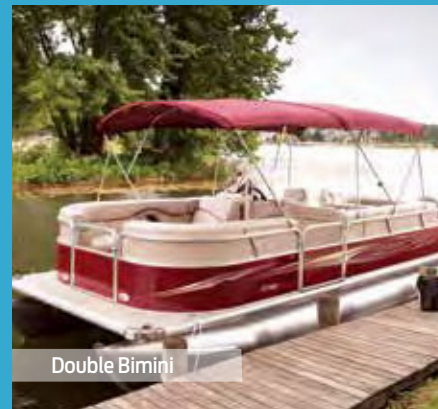

CANVAS

Full Camper Enclosure

Half Camper Enclosure

Double Bimini

10' Top

Enclosure & Bimini Options | Extend your season by getting away from the elements with an enclosure. They feature our Easy Match Tab System for quick assembly, sturdy round aluminum tubing and stainless features for strength, quick release for ease of use, and solution-dyed polyester Vista canvas for lasting color without bleeding.