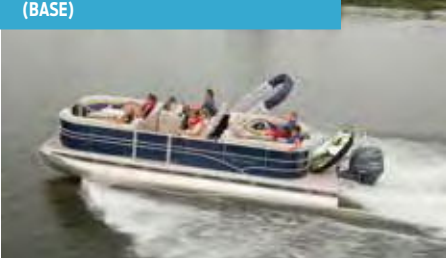

FLOORING AND UPHOLSTERY VINYLS

MIRAGE
(BASE)