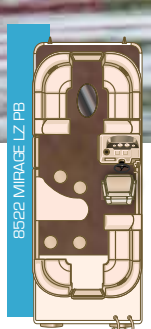

MIRAGE CRUISE

STANDARD FEATURES

- LIFETIME +6 WARRANTY
- BUCKET HELM CHAIR W/RETRACTABLE ARMRESTS
- FULL FIBERGLASS CONSOLE W/TACHOMETER
- COLOR-COORDINATED BIMINI TOP
- 22 OZ. SCULPTURED CARPET
- SEA WEAVE AFT FLOORING
- MILLENNIA PRV17 AM/FM STEREO
- FIVE-STEP ALUMINUM REAR BOARDING LADDER
- FLIP-UP COLOR-COORDINATED CHANGE ROOM (N/A ON 818)

MIRAGE CRUISE 822 LZ
(SHOWN WITH OPTIONAL
REAR-FACING SPEAKERS
WITH REMOTE TOUCH PAD)