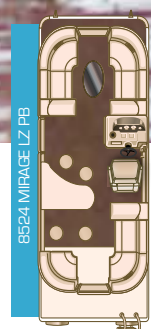

MIRAGE CRUISE

STANDARD FEATURES

- LIFETIME +6 WARRANTY
- BUCKET HELM CHAIR W/RETRACTABLE ARMRESTS
- FULL FIBERGLASS CONSOLE W/TACHOMETER
- COLOR-COORDINATED BIMINI TOP
- 22 OZ. SCULPTURED CARPET
- SEA WEAVE AFT FLOORING
- MILLENNIA PRV17 AM/FM STEREO
- FIVE-STEP ALUMINUM REAR BOARDING LADDER
- FLIP-UP COLOR-COORDINATED CHANGE ROOM (N/A ON 818)

MIRAGE CRUISE 822 LZ
(SHOWN WITH OPTIONAL
REAR-FACING SPEAKERS
WITH REMOTE TOUCH PAD)