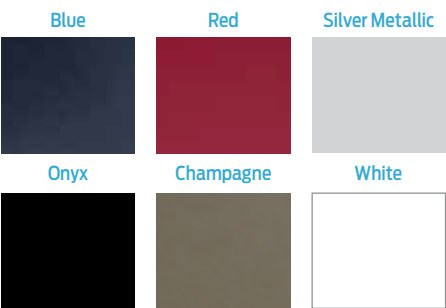

FLOORING AND UPHOLSTERY VINYLS

MIRAGE
(BASE)

MIRAGE
(LE PACKAGE)

MIRAGE
(LES PACKAGE)

MIRAGE
(LER PACKAGE)

Standard Carpet

Stern Vinyl Flooring

Standard Upholstery Vinyl

Color Panels

Bimini Top Colors

FLOORING OPTIONS

S SERIES (ARCTIC OR PLATINUM)

S SERIES (SAND)

MANDALAY

Standard Carpet

Stern Vinyl Flooring

Standard Upholstery Vinyl

Color Panels

Bimini Top Colors

OPTIONAL VINYL

OPTIONAL WOVEN VINYL (SEA WEAVE)

OPTIONAL VINYL TEAK (V-TEAK)

OPTIONAL SYNTHETIC TEAK (S-TEAK)

OPTIONS AND FEATURES