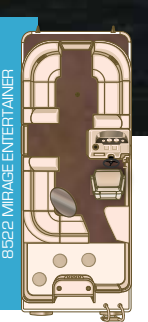

MIRAGE LER

STANDARD FEATURES

- LIFETIME +6 WARRANTY
- PILLOW TOP FURNITURE
- HIGH-BACK HELM CHAIR W/ HEADREST & RETRACTABLE ARMRESTS
- FULL FIBERGLASS CONSOLE W/ SPEEDOMETER, TACHOMETER, TRIM & VOLT GAUGES
- COLOR-COORDINATED BIMINI TOP
- 22 OZ. SCULPTURED CARPET
- SEA WEAVE AFT FLOORING
- INFINITY PRV250 AM/FM STEREO W/ BLUETOOTH®
- CONCEALED MOOD LIGHTING
- EXTREME STEERING
- FOUR-STEP TELESCOPING LADDER
- FLIP-UP COLOR-COORDINATED CHANGE ROOM