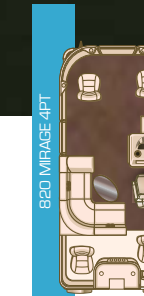

MIRAGE FISH

STANDARD FEATURES

- LIFETIME +6 WARRANTY
- BUCKET HELM CHAIR W/RETRACTABLE ARMRESTS
- FULL FIBERGLASS CONSOLE W/TACHOMETER
- COLOR-COORDINATED BIMINI TOP
- 22 OZ. SCULPTURED CARPET
- SEA WEAVE AFT FLOORING
- MILLENIA PRV17 AM/FM STEREO
- FIVE-STEP ALUMINUM REAR BOARDING LADDER
- FLIP-UP COLOR-COORDINATED CHANGE ROOM (N/A ON 818)
- LOCKABLE ROD STORAGE (N/A ON 818)
- REAR FISHING STATION W/ROD HOLDERS & LIVEWELL (N/A ON 818)

MIRAGE FISH 820 4PT