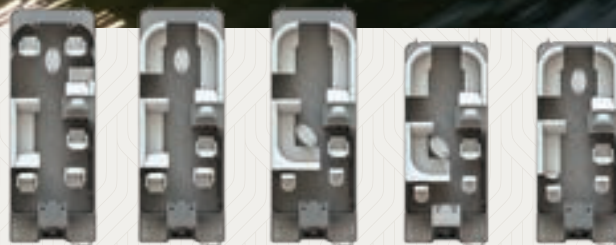

BUCKET HELM CHAIR

UNDER-SEAT STORAGE

8520 MIRAGE CRUISE
BLACK
Shown with full Sea Weave flooring.

8'6" BIMINI TOP

8522 MIRAGE PARTY FISH LE
 BLUE + CHAMPAGNE ACCENT STRIPE

Shown with optional Underdeck Ski Tow and full Sea Weave flooring.