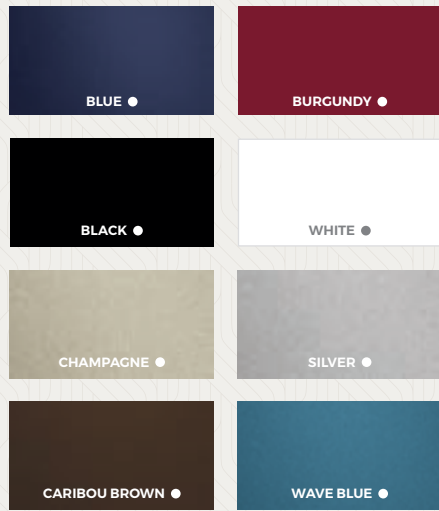

COLOR OPTIONS Featuring a tan interior.

PANEL

- | | | |
|-----------|----------|---------------|
| Blue | Burgundy | Champagne |
| Black | Carbon | Caribou Brown |
| Wave Blue | Silver | White |

ACCENT STRIPE (OPTIONAL)

- | | | | |
|-------|--------|---------------|-------|
| Red | White | Champagne | Brown |
| Black | Silver | Electric Blue | |

BIMINI TOP

- | | | |
|-------|----------|-----------|
| Blue | Burgundy | Champagne |
| Black | Gray | |

M Series

CARPET FLOORING
(STANDARD)

STERN VINYL FLOORING
(STANDARD)

VINYL UPHOLSTERY
(STANDARD)

PANEL COLORS ●
STRIPE COLORS ◆

BIMINI TOP
COLORS

S Series *Tan*

S Series *Gray*

MIRAGE LE

MIRAGE LES

MIRAGE

OPTIONAL FLOORING

OPTIONAL MARINE VINYL

OPTIONAL WOVEN VINYL

OPTIONAL SYNTHETIC TEAK S-TEAK

CHOOSE YOUR OWN ADVENTURE