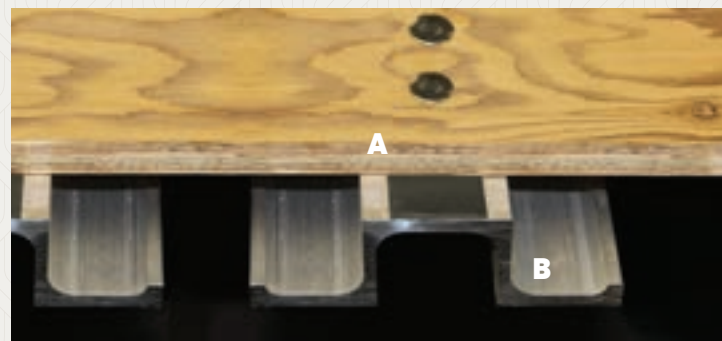

A CONSTRUCTED FOR ENDURANCE

$\frac{3}{4}$ ", 7-ply pressure treated plywood is through-bolted and screwed to the hat channels to create the strongest seams in the industry.

B HAT-CHANNEL CONSTRUCTION

How does Sylvan build the widest base in the industry without adding extra weight? We use strength points of "heavy" .250" gauge (shown) and .125" gauge (standard), 6" wide aluminum hat channels and secure them by spreading 8 bolts across 6" deck risers. We combine that with a .190" gauge aluminum transom, through-bolted with up to 20 bolts, and footed deck risers that eliminate tube fatigue. We're so confident that our construction is the best that we back it with a Limited Lifetime Warranty.