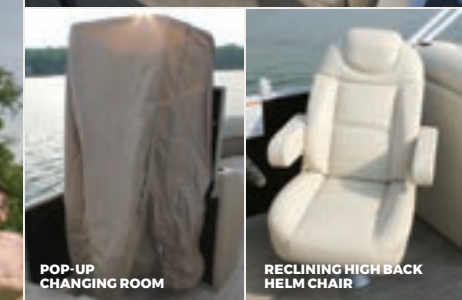

FURNITURE WITH ROTOCAST BASES