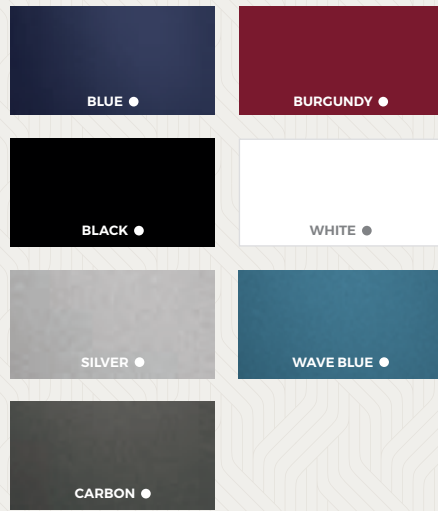

COLOR OPTIONS Featuring a tan interior.

PANEL

- | | | |
|-----------|----------|---------------|
| Blue | Burgundy | Champagne |
| Black | Carbon | Caribou Brown |
| Wave Blue | Silver | White |

ACCENT STRIPE (OPTIONAL)

- | | | | |
|-------|--------|---------------|-------|
| Red | White | Champagne | Brown |
| Black | Silver | Electric Blue | |

BIMINI TOP

- | | | |
|-------|----------|-----------|
| Blue | Burgundy | Champagne |
| Black | Gray | |

M Series

CARPET FLOORING
(STANDARD)

STERN VINYL FLOORING
(STANDARD)

VINYL UPHOLSTERY
(STANDARD)

PANEL COLORS ●
STRIPE COLORS ◆

BIMINI TOP
COLORS

S Series *Tan*

S Series *Gray*

MIRAGE LE

MIRAGE LES

MIRAGE

OPTIONAL FLOORING

OPTIONAL MARINE VINYL

OPTIONAL WOVEN VINYL

OPTIONAL SYNTHETIC TEAK S-TEAK

CHOOSE YOUR OWN ADVENTURE