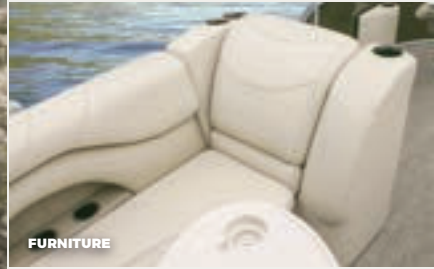

8520 MIRAGE FISH 4.0
BLUE

Shown with optional full Vinyl flooring and 4.0 Premium Fish Package which includes Bucket Helm Bow Seats with Retractable Arm rests, and Bow Port Livewell.

YAMAHA

CONSOLE

FURNITURE