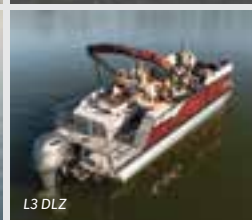

Since Sylvan began building pontoon boats back in 1948, we've continually set the standard for quality—both above and below the deck.

INNOVATIVE FLOORPLANS

Sylvan offers the most unique floorplan options with furniture configurations like loungers, bar sets and flip-back seating, all designed with durability and comfort in mind.

L1 DLZ

FURNITURE CONSTRUCTION

Crisp, precise stitching. Neatly integrated cup holders. Concealed, dry storage with speaker covers in the seat base. And innovative designs that feature fold-out change rooms or flip-up counter space. There's a lot more to our furniture than meets the eye.