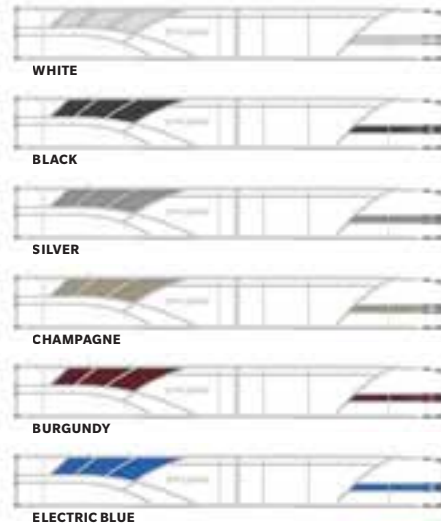

available accent colors