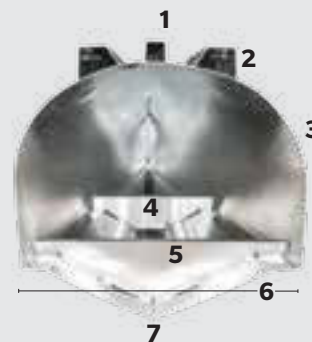

PERFORMANCE

Choose from the planing performance and value of our twin-tube models, or step up to the enhanced handling and versatility of triple-tube pontoons.

TWIN-TUBE

Sylvan's Revolutionary Planing Technology (RPT) twin-tube pontoons plane over the water rather than plowing through it, giving you better hole shots, faster top speeds and greater fuel efficiency than any other twin-tube pontoon on the water. The revolutionary deep V profile on the lower surface of our RPT tube acts like the V-hull on a traditional runabout, rising above the waves to reduce drag and improve performance without the need for a higher horsepower engine or the additional weight of a third tube. Best of all, RPT twin tubes are 27" in diameter and designed to perform flawlessly at any length. No matter which model you choose, RPT tubes make it double the fun.

RPT NOSE CONE CONSTRUCTION

- 1 NOSE CONE STRUT
- 2 FOUR-POINT FUSION ON RISER BRACKETS
- 3 .100"-GAUGE ALUMINUM NOSE CONE
- 4 INTERNAL BULKHEAD
- 5 NOSE CONE RIBS
- 6 27" TUBE DIAMETER
- 7 FULL LENGTH KEEL