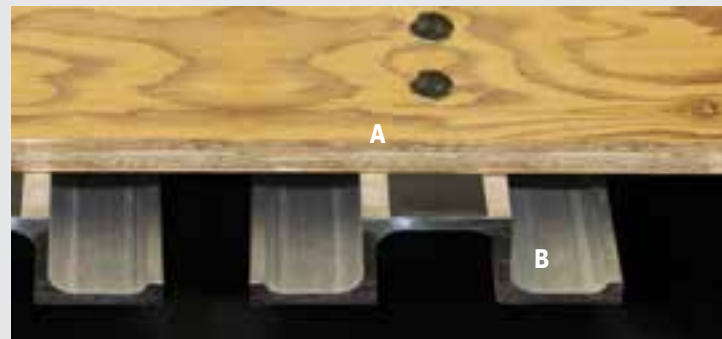

A CONSTRUCTED FOR ENDURANCE

¾", 7-ply pressure treated plywood is through-bolted and screwed to the hat channels to create the strongest seams in the industry.

B HAT-CHANNEL CONSTRUCTION

How does Sylvan build the widest base in the industry without adding extra weight? We use strength points of "heavy" .250"-gauge (shown) and .125"-gauge (standard), 6"-wide aluminum hat channels and secure them by spreading 8 bolts across 6" deck risers. We combine that with a .190"-gauge aluminum transom, through-bolted with up to 20 bolts, and footed deck risers that eliminate tube fatigue. We're so confident that our construction is the best that we back it with a Limited Lifetime Warranty.