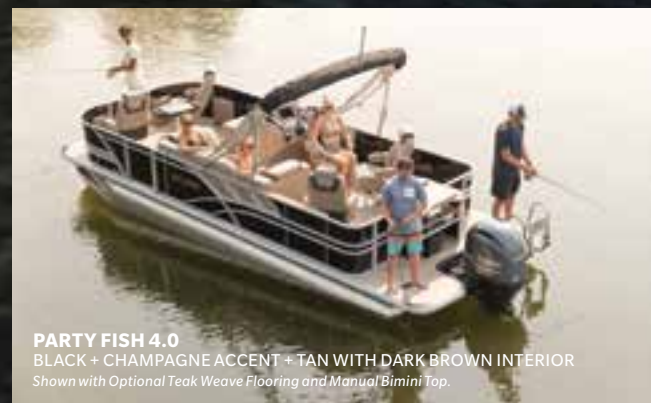

PARTY FISH
WHITE + CHAMPAGNE ACCENT + TAN WITH DARK BROWN INTERIOR

Show with Optional Deck Mounted Ski Tow,
Simrad GO7 GPS and Full Sea Weave Flooring.