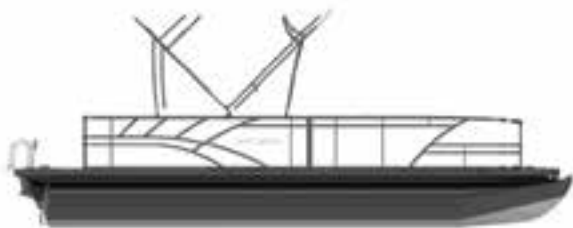

All L Series boats come standard with aluminum rails, deck trim, bimini frame and tubes.

PANEL COLORS WITH ALUMINUM RAIL

standard

available accent colors

UPHOLSTERY COLORS

FLOORING CHOICES

BIMINI COLORS

OPTIONAL BLACK ANODIZED RAILS, DECK TRIM AND BIMINI FRAME WITH OPTIONAL BLACK URETHANE PAINTED TUBES