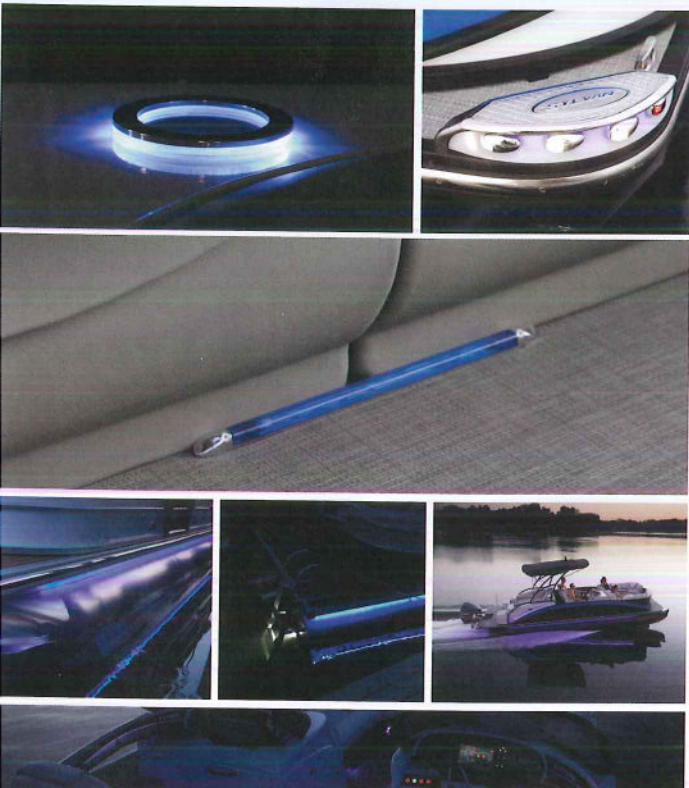

tech.

Sylvan boats are loaded from bow to stern with today's most popular tech features. Advanced helm displays, dynamic entertainment packages and contemporary lighting all work together to let you get away from it all without being disconnected from it all.

ILLUMINATION

Whether it's a little mood lighting or extra safety, Sylvan's advanced RGB color changing LED lighting options add even more to your boating experience. Babbito underdeck and underwater lighting, interior courtesy lights, lighted cup holders – Sylvan pontoons are ready to light the way to fun.