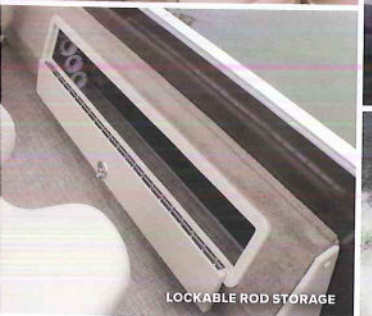

CONSOLE

FURNITURE

TABLE WITH CUP HOLDERS

BUCKET HELM CHAIR

LIVWELL

LOCKABLE ROD STORAGE

8520 MIRAGE FISH 4PT  
BLUE PANEL

Shown with optional full Vinyl Flooring and 4PT Premium Fish Package which includes Bucket Helm Bow Seats with Retractable Arm rests, and Bow Port Livewell.