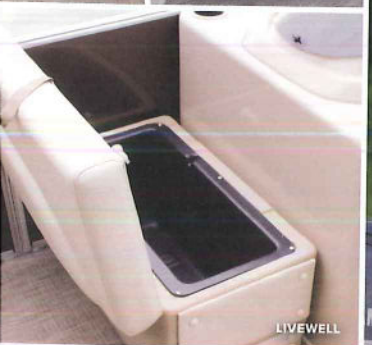

CONSOLE

FURNITURE

TABLE WITH CUP HOLDERS

BUCKET HELM CHAIR

LIVWELL

LOCKABLE ROD STORAGE

8520 MIRAGE FISH 4PT  
BLUE PANEL

Shown with optional full Vinyl Flooring and 4PT Premium Fish Package which includes Bucket Helm Bow Seats with Retractable Arm rests, and Bow Port Livewell.