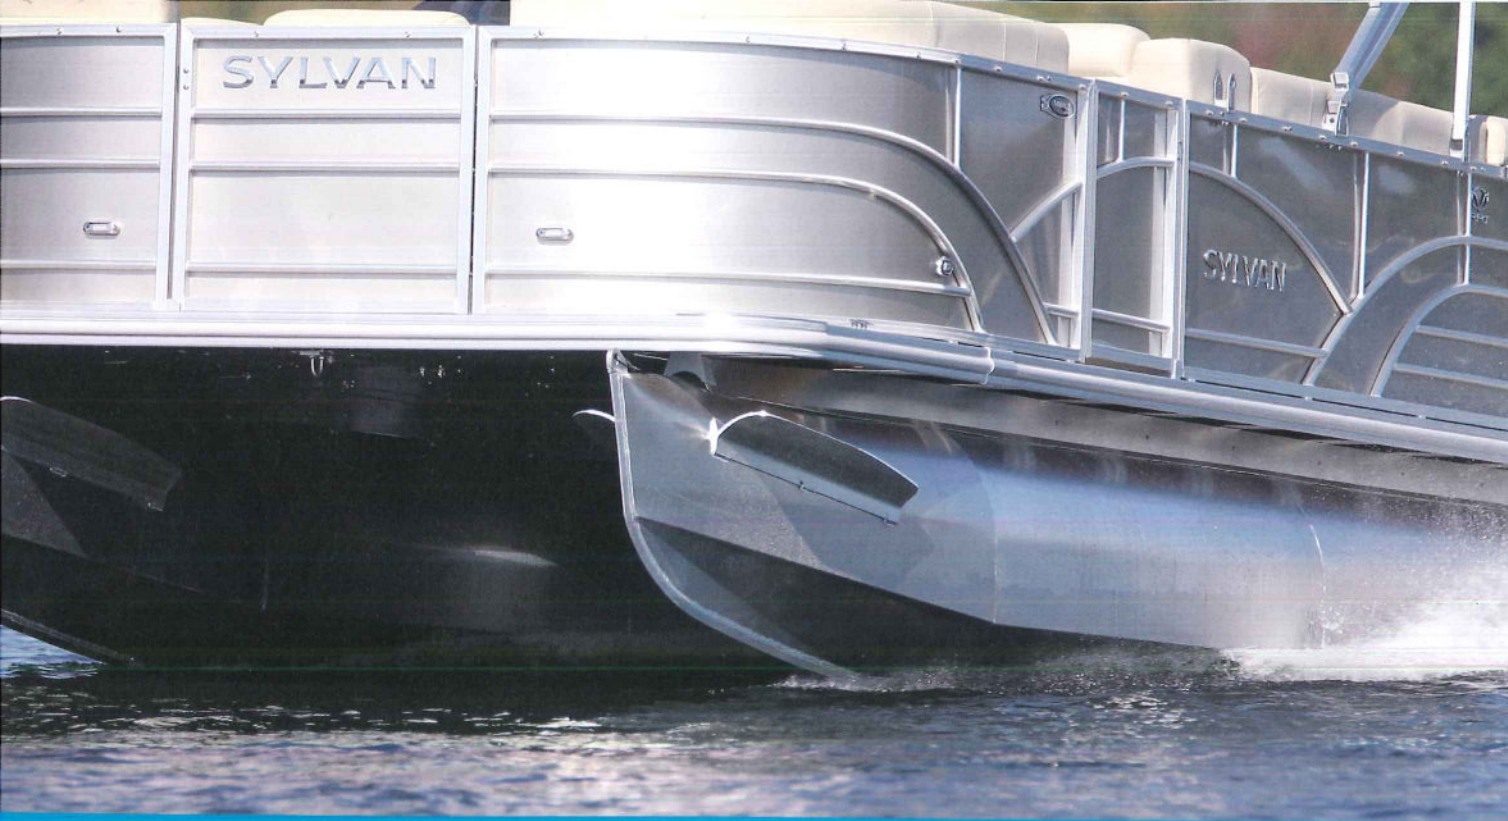

perform.

Whether you're a fan of triple-tube power and versatility, or twin-tube performance and value, Sylvan lets you choose the boat built specifically for the way you spend your day on the water.

TWIN-TUBE

The best twin-tube pontoon on the water? You're looking at it. Thanks to Sylvan's Revolutionary Planing Technology (RPT), our twin-tube pontoons deliver faster top speeds, more fuel efficiency and better performance than any other twin-tube on the water. The secret is in the revolutionary V-shape of the RPT tube. The dynamic shape allows the pontoon to lift and plane across the water like a sport boat – and that's without increased horsepower or the additional weight of a third tube. Best of all, RPT twin-tubes are designed to perform flawlessly at any length. No matter which model you choose, RPT tubes

RPT NOSE CONE CONSTRUCTION

- 1 NOSE CONE STRUT
- 2 4PT FUSION ON RISER BRACKETS

Game-changing Sylvan performance rides on RPT Revolutionary Planing Technology tubes. The "V" shape allows the pontoon to lift and plane across the water with sportboat-style speed and handling. In fact, you get increased top speed per horsepower and dramatically improved fuel efficiency — which is perfect for great days of tow sports and cruising.

OURS Lifts and planes across the water