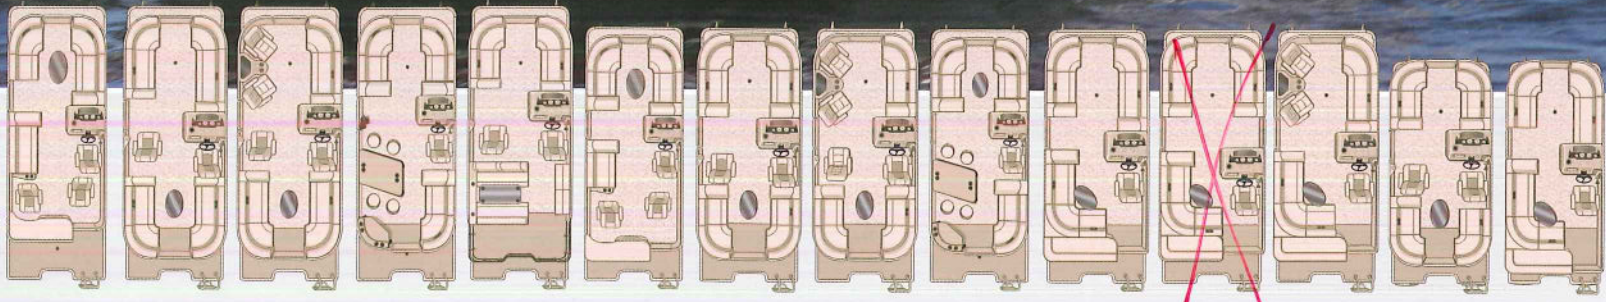

8524 ENTERTAINER	8524 LZ	8524 LZ PORT	8524 LZ PORT BAR	8524 DLZ	8522 ENTERTAINER	8522 LZ	8522 LZ PORT	8522 LZ PORT BAR	8522 CRUISE	~~8522 CRUISE SG~~	8522 CRUISE PORT	8520 LZ	8520 CRUISE
OVERALL LENGTH	25' 10"	25' 10"	25' 10"	25' 10"	25' 10"	23' 10"	23' 10"	23' 10"	23' 10"	23' 10"	~~23' 10"~~	23' 10"	20' 10"	20' 10"
BEAM	102"	102"	102"	102"	102"	102"	102"	102"	102"	102"	~~102"~~	102"	102"	102"
TUBE DIAMETER	25"	25"	25"	25"	25"	25"	25"	25"	25"	25"	~~25"~~	25"	25"	25"