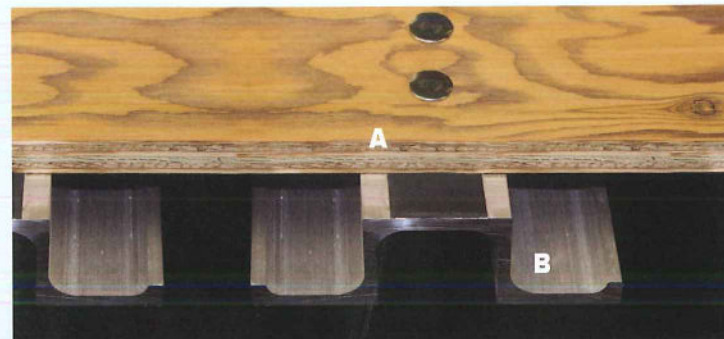

A CONSTRUCTED FOR ENDURANCE

$\frac{3}{4}$ ", 7-ply pressure treated plywood through-bolted and screwed to the hat channels to create the strongest seams in the industry.

B HAT-CHANNEL CONSTRUCTION

How does Sylvan build the widest base in the industry without adding