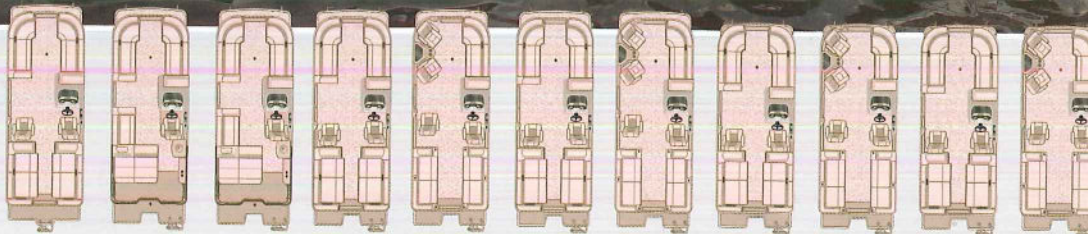

S5 FLEX · EXTREME
CHAMPAGNE PANEL WITH BLACK ACCENT STRIPE
Shown with optional Black Painted Wake Tower.