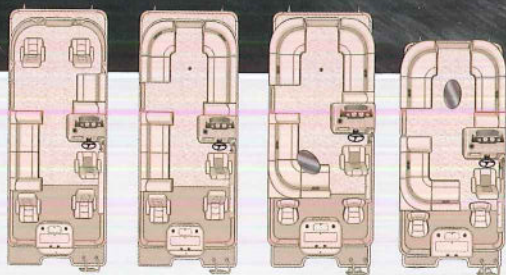

8522 MIRAGE PARTY FISH LE
BLUE PANEL WITH CHAMPAGNE ACCENT STRIPE

*Shown with optional Underdeck Ski Tow
and full Vinyl Floor.*

	8522 PARTY FISH 4PT	8522 PARTY FISH	8522 CRUISE N FISH	8520 CRUISE N FISH
OVERALL LENGTH	23' 10"	23' 10"	23' 10"	20' 10"
BEAM	102"	102"	102"	102"
TUBE DIAMETER	25"	25"	25"	25"