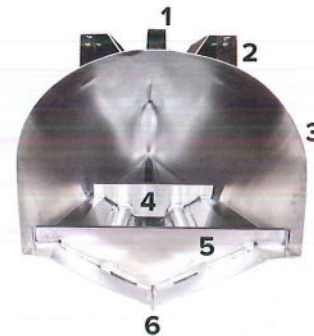

RPT NOSE CONE CONSTRUCTION