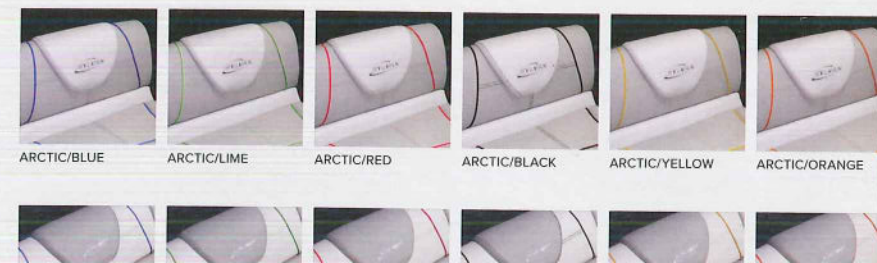

FURNITURE TRIM COLOR OPTIONS