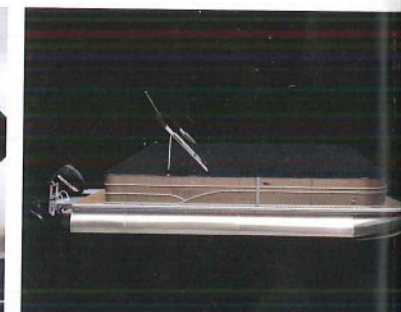

**SILA-SHIELD PROTECTIVE COAT**  
Protect your tubes from the water, dirt and grime with Sila-Shield protective coating.

FULL CAMPER ENCLOSURE

HALF CAMPER ENCLOSURE

DOUBLE BIMINI

10' TOP

SWIM PLATFORM

**KICKER KMC10 MEDIA CENTER WITH 6" SPEAKERS**  
 Enjoy Bluetooth® audio and easily connect all your devices using this cutting-edge media center.