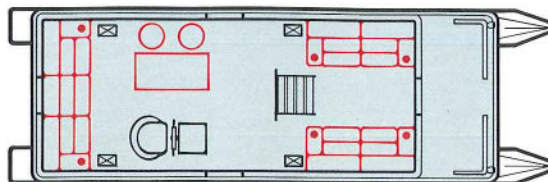

Options

7-piece furniture set • Bar w/stools & ice box • Furniture covers • Camper enclosure • Boarding ladder • Salt water package • 22" tubes & 90 H.P. rating • Adjustable transom – max. 35 H.P. (no extra cost)

Options in Red