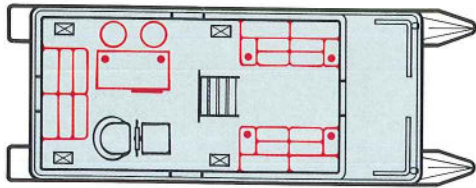

Standard Console

Sylvan Boarding Ladder

Bar with Ice Box and Stools

Luxurious Lounge-a-round furniture

Options in Red

24' SUPREME HARD TOP

Standard Equipment

Deluxe console • Deluxe helm seat • High pile marine carpeting • Treated floor • Bow rails • Anodized 1 1/4" railing • Etched pontoon tubes • 4 gates • Running lights • Glove box • Gas tank and battery tray • Right-hand steering • Mechanical steering

Options

6-piece furniture set • Bar w/stools & ice box • Furniture covers • Camper enclosure • Boarding ladder • Salt water package • Adjustable transom – max. 35 H.P. (no extra cost)

24' SUPREME DELUXE II/O