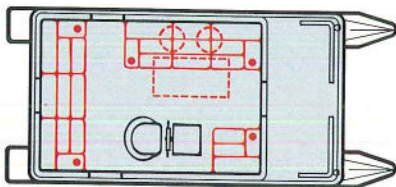

Options in Red