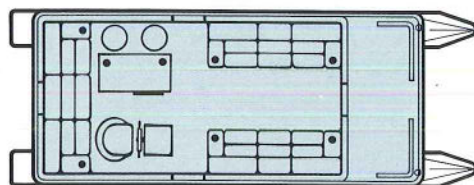

Options in Red