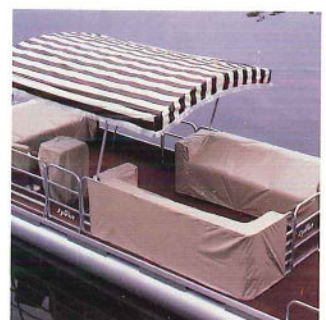

1984 PONTOONS

Nothing Says
Fun Better
Than 
Sylvan

24' Fishing Advantage

Sylvan Pontoon Accessories

I/O Console

Mooring Cover

Aluminum Cover Top

Seat Covers

3. Deck and canopy running lights are prewired. Top lights have quick disconnect plugs mounted on canopy posts. (Supreme line only.)

4. Entire deck edge is trimmed in aluminum extrusion for protection and beauty.