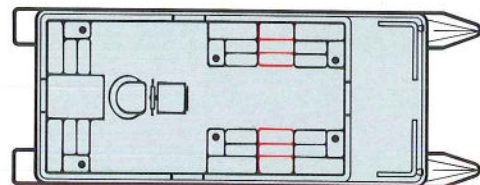

Standard Equipment

6-piece furniture set • Ice box • Deluxe console • Deluxe helm seat • High pile marine carpeting • Anodized 1 1/4" railing • Running lights • 22" tubes • Bilge & blower • Full instrumentation • Center steering only • Mechanical steering

Options

2-piece furniture set • Furniture covers • Mooring cover • Aluminum cover top • Camper enclosure • Salt water package • Bar w/stools & ice box

28' SUPREME DELUXE II/O

Available with 8-piece furniture set standard.