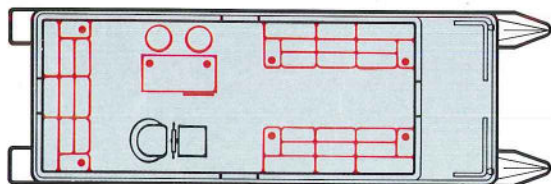

Options in Red